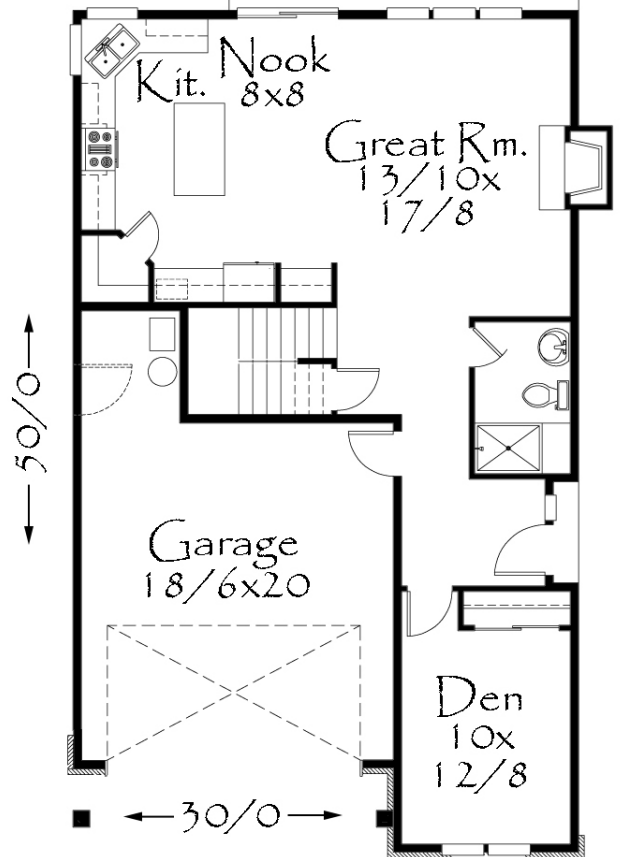

Main = 974  
 Upper = 1,403  
 Total = 2,377 Sq. Ft.

M-2377GF  
 30/0 wide x 50/0 deep  
 2377 sq. ft.