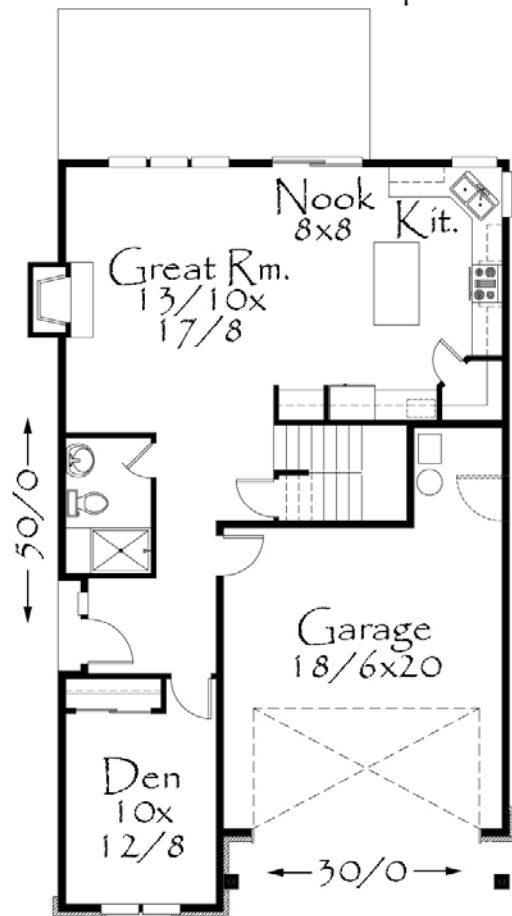

Main = 974
 Upper = 1,398
 Total = 2,372 Sq. Ft.

M-2372GF
 30/0 wide x 50/0 deep
 2372 sq. ft.