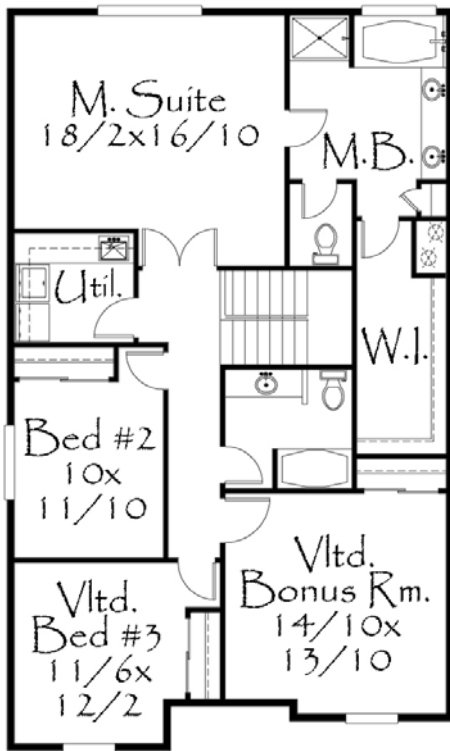

Main = 974
 Upper = 1,398
 Total = 2,372 Sq. Ft.

M-2372GF
 30/0 wide x 50/0 deep
 2372 sq. ft.