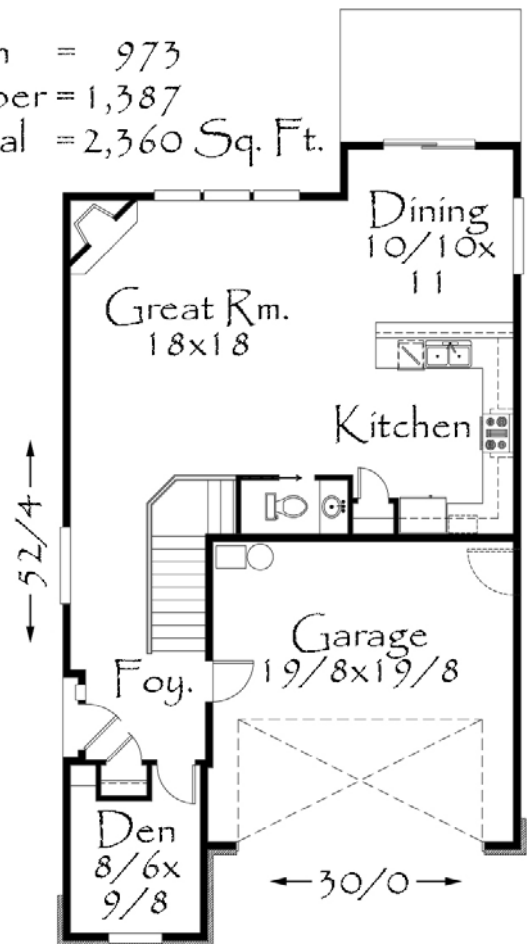

Main = 973
 Upper = 1,387
 Total = 2,360 Sq. Ft.

M-2360GF
 30/0 wide x 52/4 deep
 2360 sq. ft.