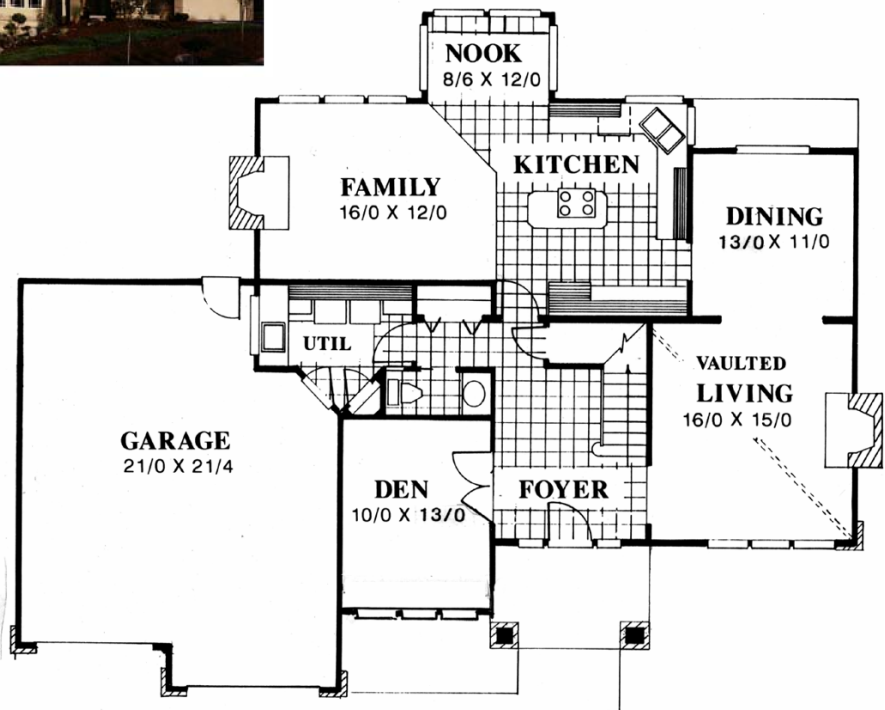

Plan
MSAP-2347

Plan
MSAP-2347
57/0 wide x 46/0 deep
2,347 sq. ft.

"The gently sloping eaves and dramatic two story foyer are a study in related contrast and have gained the favor of homebuilders and homebuyers across the world. This is our MSA Prairie version of our popular 2347 series and this model offers the largest bonus room of the group. It also has the largest garage. Join the thousands who are making their home under an MSA Prairie roofline."