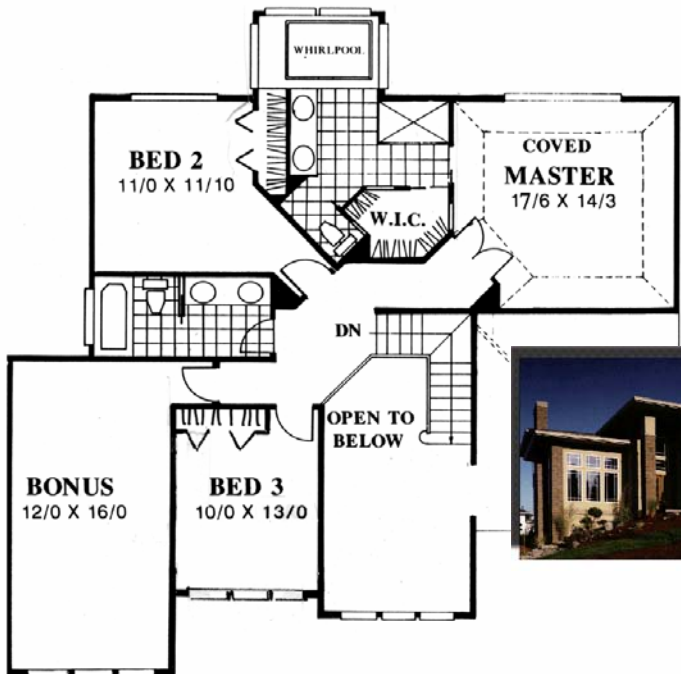

Plan
MSAP-2347

Plan
MSAP-2347
57/0 wide x 46/0 deep
2,347 sq. ft.

"The gently sloping eaves and dramatic two story foyer are a study in related contrast and have gained the favor of homebuilders and homebuyers across the world. This is our MSA Prairie version of our popular 2347 series and this model offers the largest bonus room of the group. It also has the largest garage. Join the thousands who are making their home under an MSA Prairie roofline."