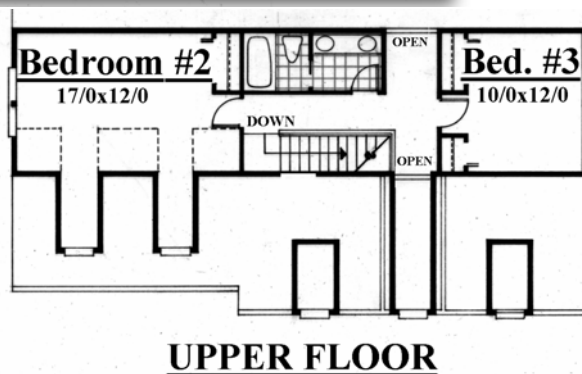

Feng Shui Rating: 6.7

**P**lan  
M-2322

50/0 wide x 55/0 deep  
2,322 sq. ft.

*"This design is truly the perfect contemporary floor plan with a classic traditional exterior. The timeless front porch and dormered gable roof lead to an intimate parlor and formal dining off the entry. The huge great room is located at the rear of the home off the well planned gourmet kitchen and breakfast nook."*

**UPPER FLOOR**