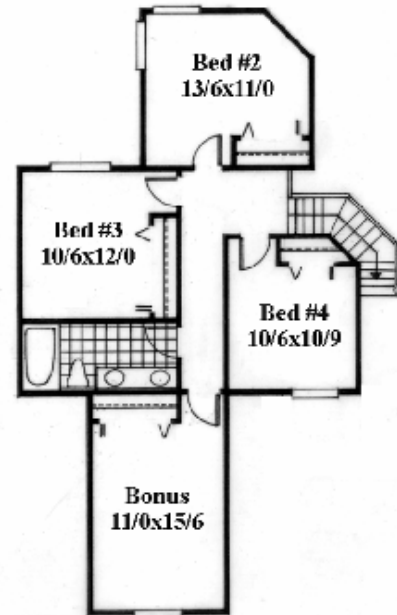

Plan
M-2321

Plan
M-2321

50/0 wide x 59/0 deep
2,321 sq. ft.

"Truly an exciting Shingle Style Home with four bedrooms, a master on the main floor and a large bonus room. The great room is vaulted and open to the kitchen, nook, and stairway creating dramatic vistas throughout this fine home. The front porch is charming and oversized as is the den with double French doors. Don't overlook the massive garage space complete with backyard shop.."