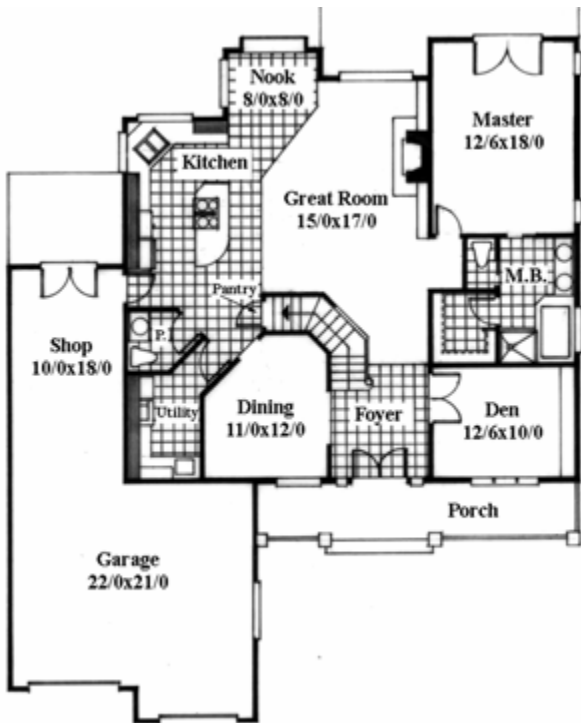

Plan
M-2321

Plan
M-2321

50/0 wide x 59/0 deep
2,321 sq. ft.

"Truly an exciting Shingle Style Home with four bedrooms, a master on the main floor and a large bonus room. The great room is vaulted and open to the kitchen, nook, and stairway creating dramatic vistas throughout this fine home. The front porch is charming and oversized as is the den with double French doors. Don't overlook the massive garage space complete with backyard shop.."