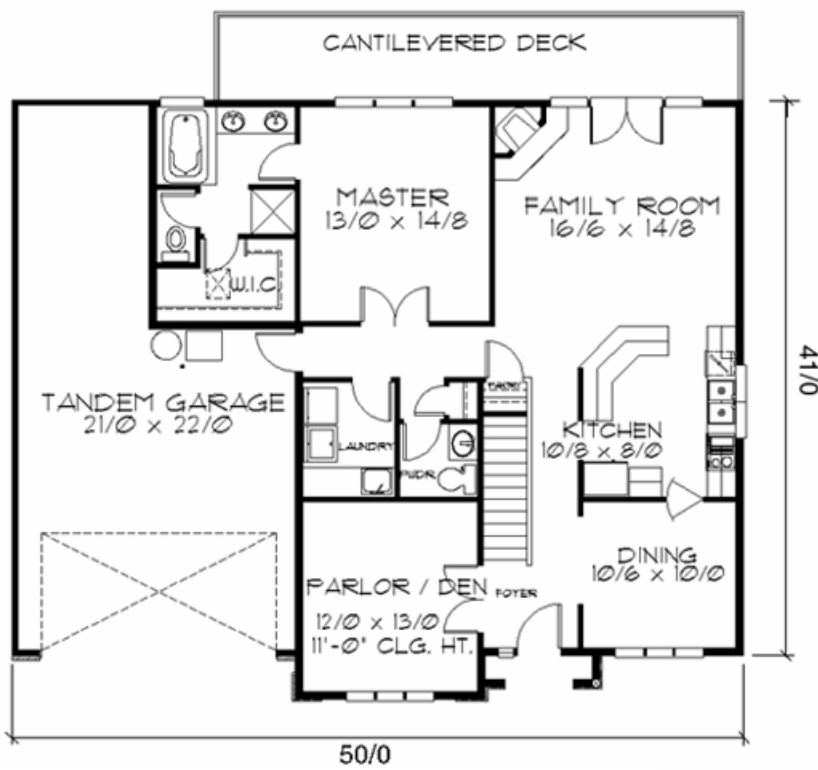

Plan
M-2319

Plan
M-2319
50/0 wide x 41/0 deep
2,319 sq. ft.