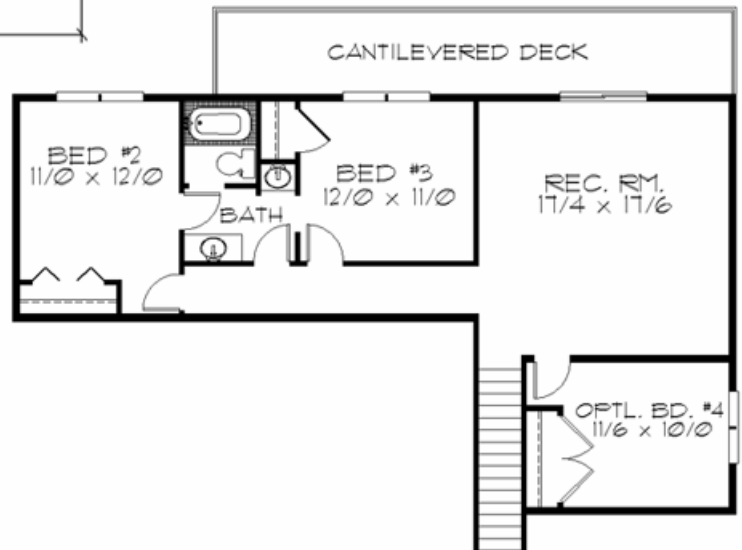

Plan
M-2319

Plan
M-2319
50/0 wide x 41/0 deep
2,319 sq. ft.