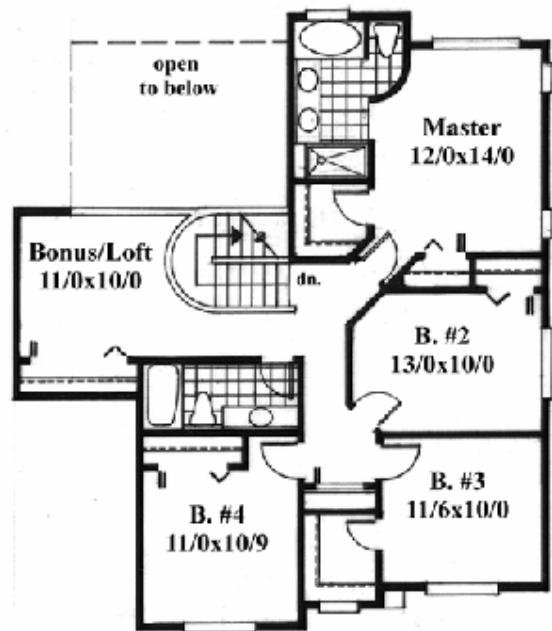

Plan
M-2170

Plan
M-2170
47/0 wide x 48/0 deep
2,280 sq. ft.

"This richly designed French Country design has it all. Four bedrooms a bonus loft and a den along with a three car garage and huge family room!!"

Feng Shui Rating: 7.3