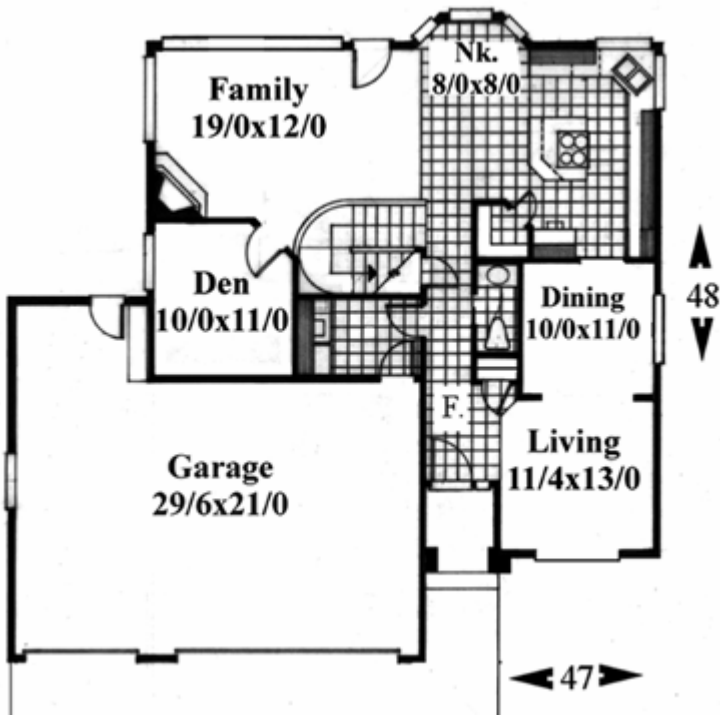

Plan
M-2170

Plan
M-2170
47/0 wide x 48/0 deep
2,280 sq. ft.

"This richly designed French Country design has it all. Four bedrooms a bonus loft and a den along with a three car garage and huge family room!!"

Feng Shui Rating: 7.3