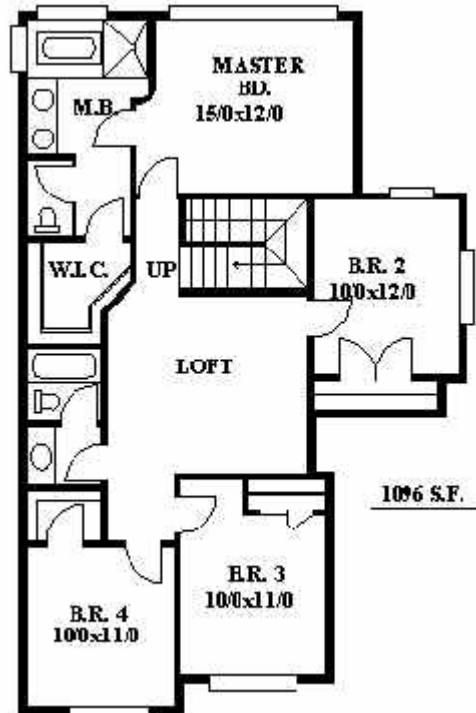

Plan
M-2282CR

Plan
M-2282CR

43/0 wide x 48/0 deep

2,282 sq. ft.

"This charming Shingle Style plan is packed with all the features you can imagine."

Feng Shui Rating: 7.0