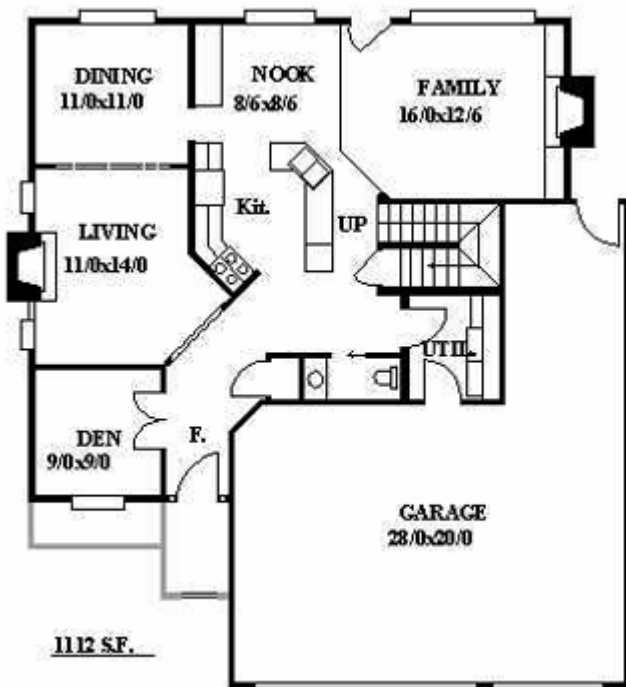

Plan
M-2282CR

Plan
M-2282CR

43/0 wide x 48/0 deep

2,282 sq. ft.

"This charming Shingle Style plan is packed with all the features you can imagine."

Feng Shui Rating: 7.0