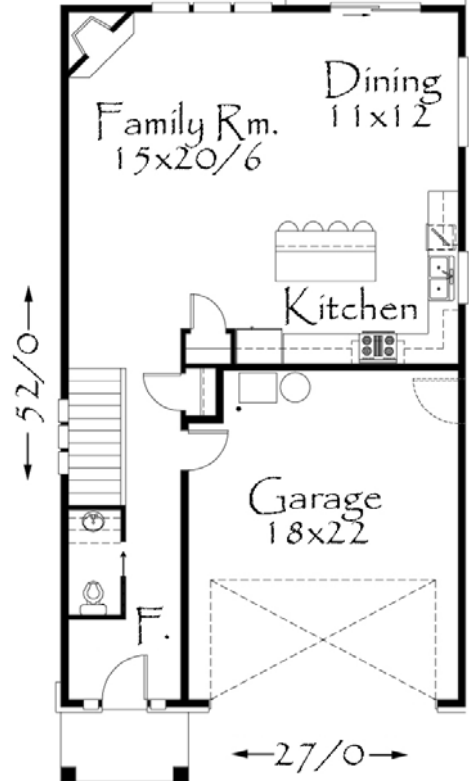

Main = 861  
 Upper = 1,286  
 Total = 2,147 Sq. Ft.

M-2147GF  
 27/0 wide x 52/0 deep  
 2147 sq. ft.