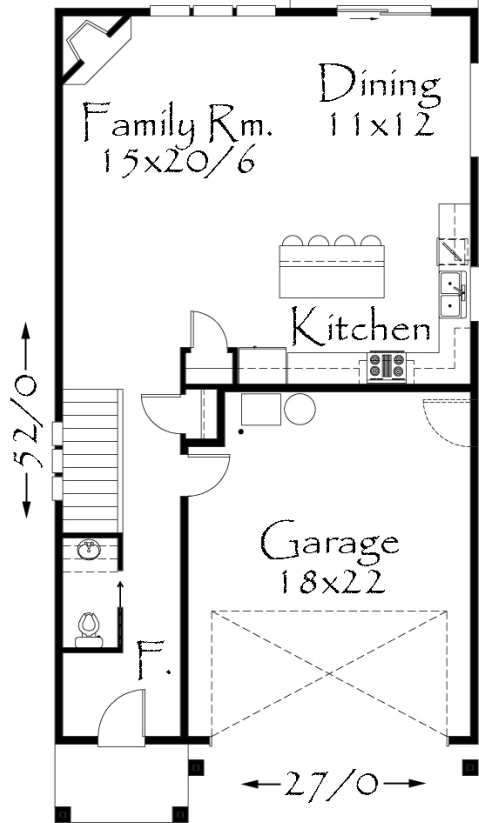

Main = 861
 Upper = 1,283
 Total = 2,144 Sq. Ft.

M-2144GF
 27/0 wide x 52/0 deep
 2144 sq. ft.