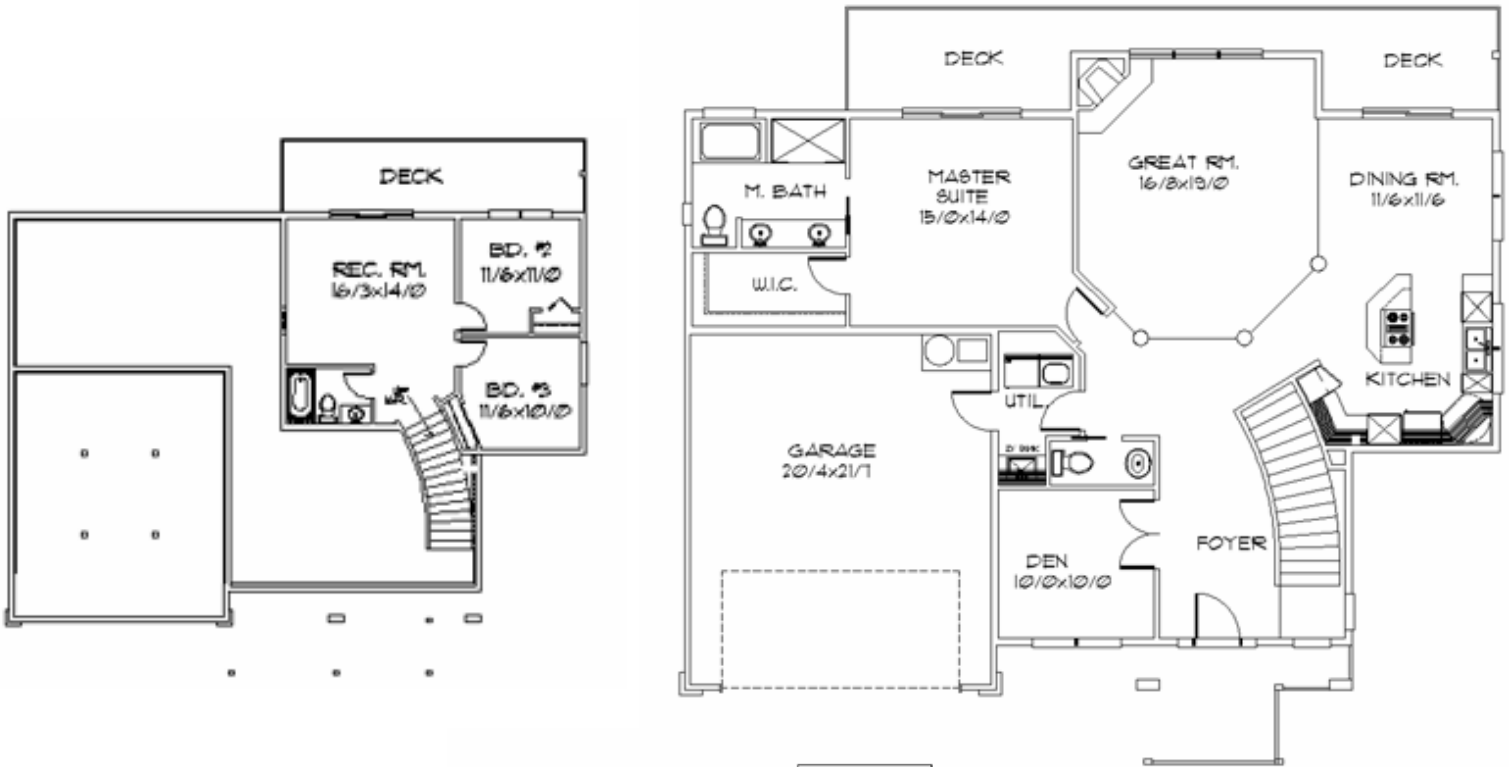

Plan M-2121

Plan M-2121
 55/0 wide x 43/0 deep
 2,121 sq. ft.