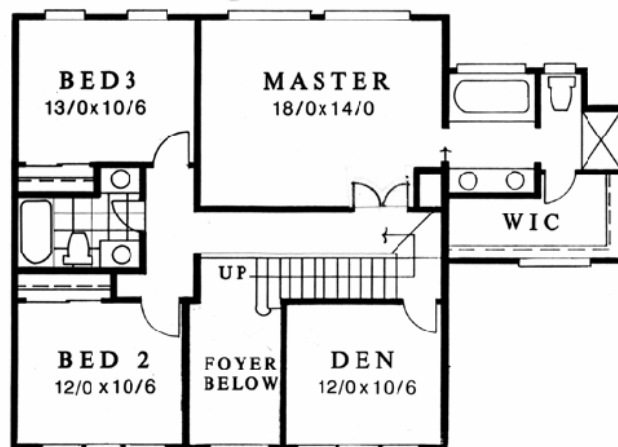

Plan MSAP-2094

Feng Shui Rating: 7.5

Plan MSAP-2094

54/0 wide x 32/0 deep
2,094 sq. ft.

"Elegant and simple in its presence this home has an impressive great room on the main floor, and a very large master suite upstairs. An economical plan to build yet striking in its bearing. Plan MSAP-2094 also has a den on the upper level to go along with the large secondary bedrooms."