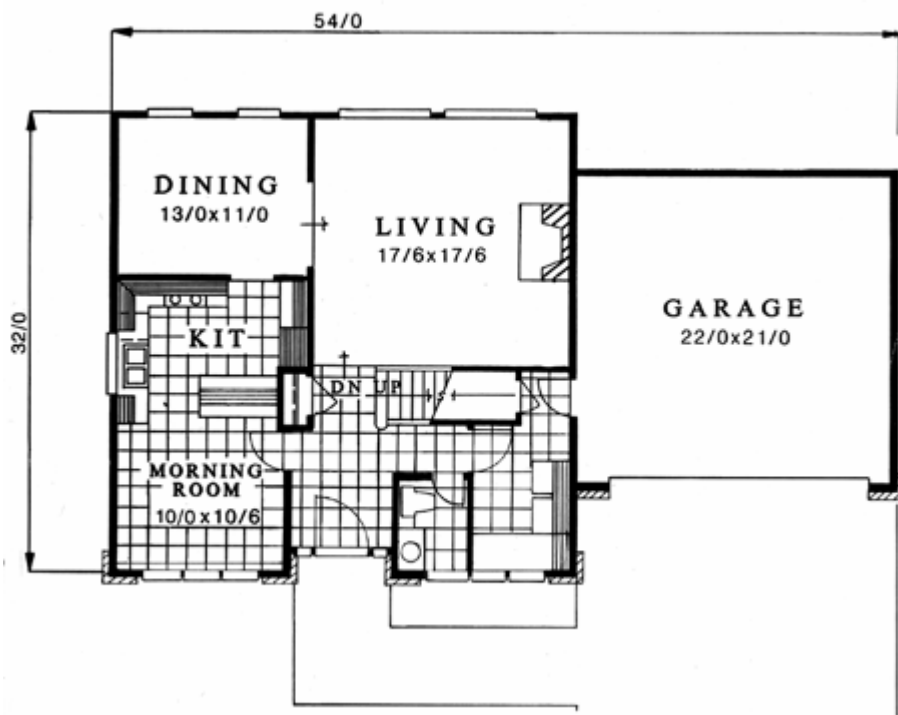

Plan MSAP-2094

Feng Shui Rating: 7.5

Plan MSAP-2094

54/0 wide x 32/0 deep
2,094 sq. ft.

"Elegant and simple in its presence this home has an impressive great room on the main floor, and a very large master suite upstairs. An economical plan to build yet striking in its bearing. Plan MSAP-2094 also has a den on the upper level to go along with the large secondary bedrooms."