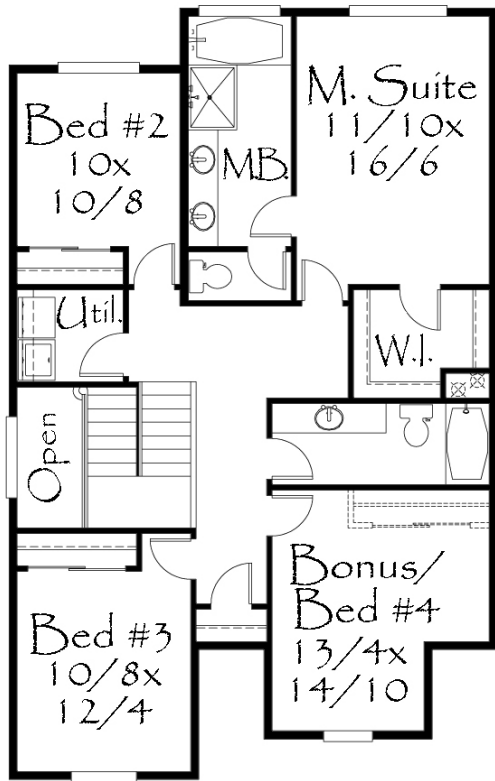

Main = 875
 Upper = 1,201
 Total = 2,076 Sq. Ft.

M-2076AGF
 30/0 wide x 51/6 deep
 2076 sq. ft.