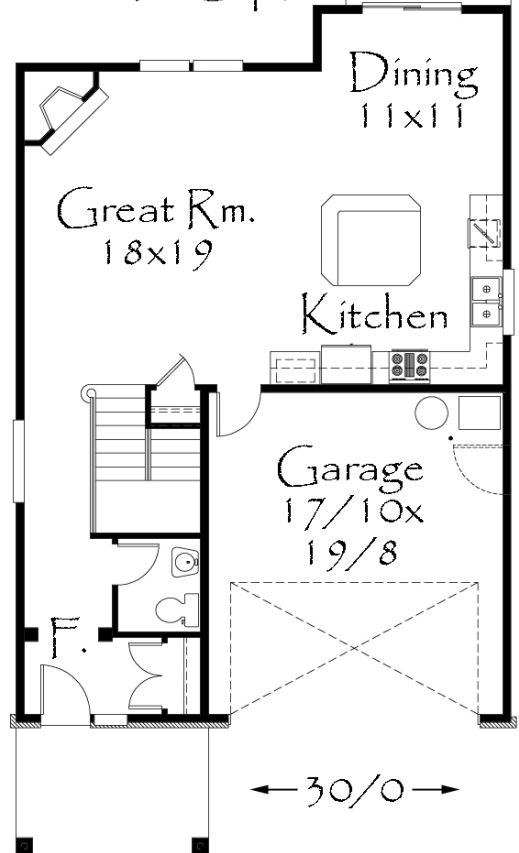

Main = 875
 Upper = 1,201
 Total = 2,076 Sq. Ft.

M-2076AGF
 30/0 wide x 51/6 deep
 2076 sq. ft.