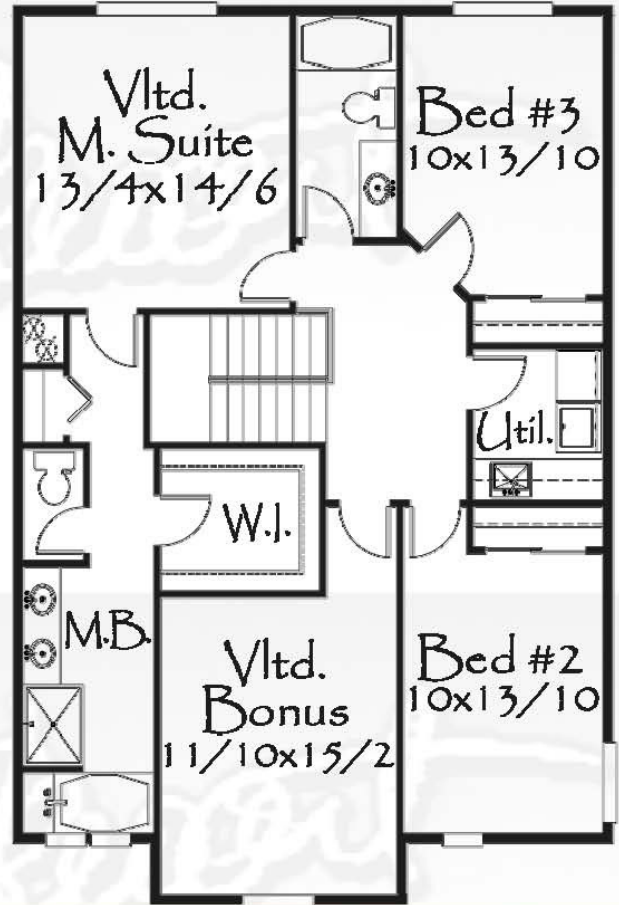

Main = 848
 Upper = 1,228
 Total = 2,075 Sq. Ft.

M-2075MD
 30/0 wide x 47/6 deep
 2,075 sq. ft.