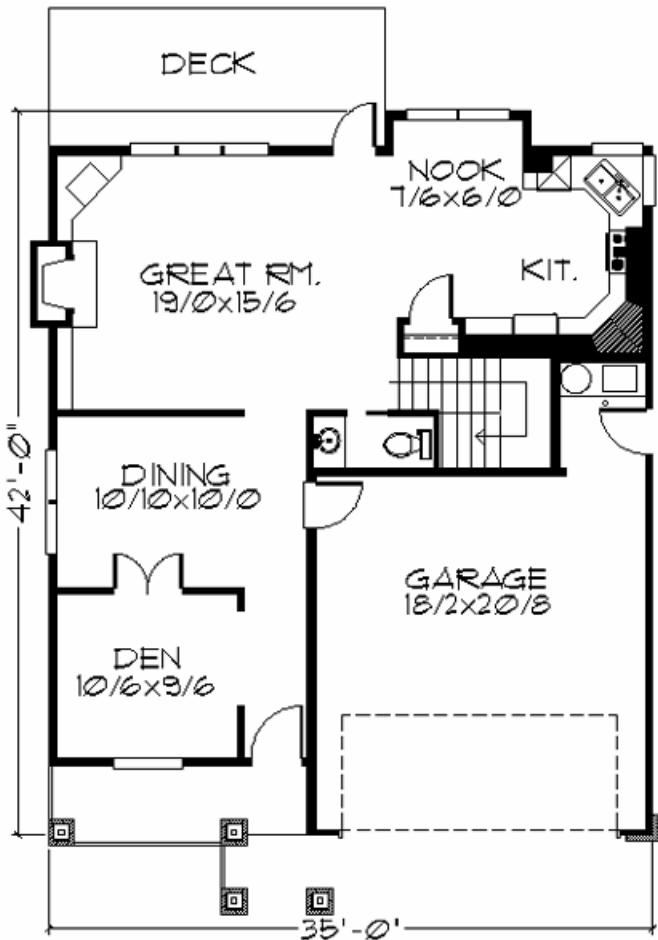

Plan
M-2043

Plan
M-2043
35/0 wide x 42/0 deep
2,043 sq. ft.

Feng Shui Rating: 5.7