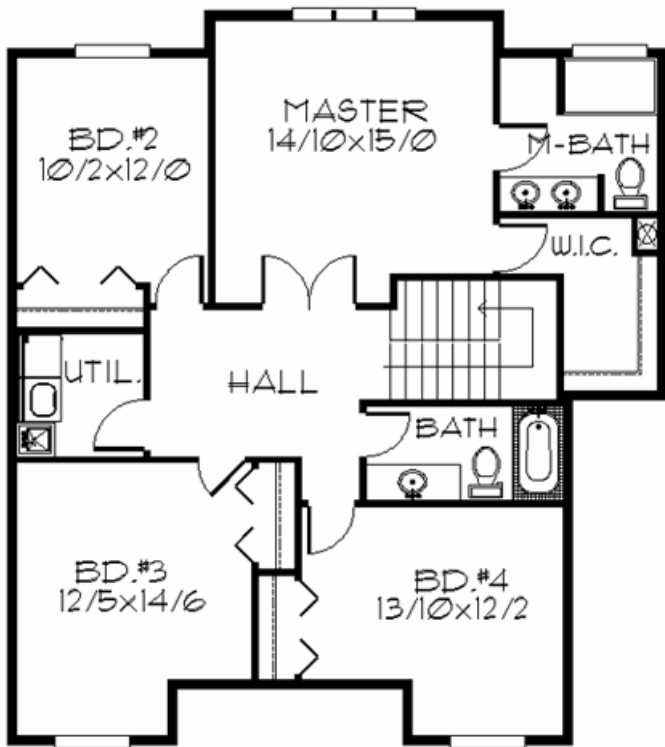

Plan
M-2043

Plan
M-2043
35/0 wide x 42/0 deep
2,043 sq. ft.

Feng Shui Rating: 5.7