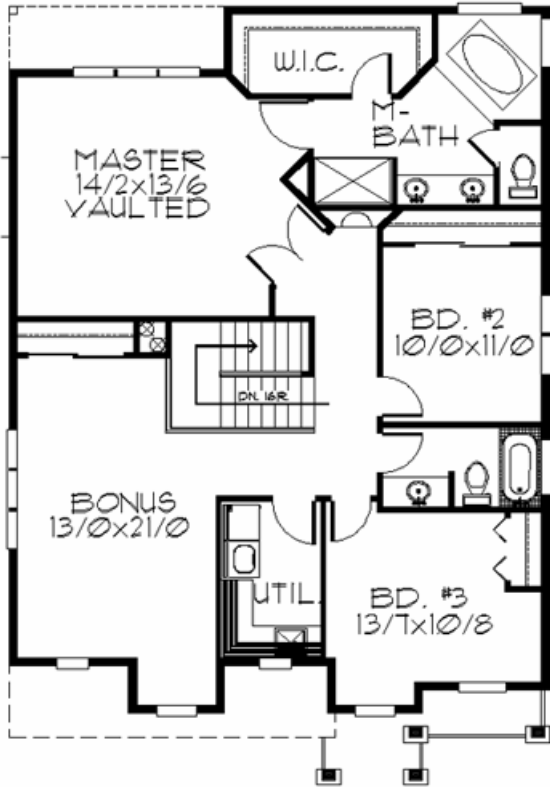

Plan M-2034

Plan M-2034 34/0 wide x 46/0 deep 2,343 sq. ft.

Feng Shui Rating: 6.7