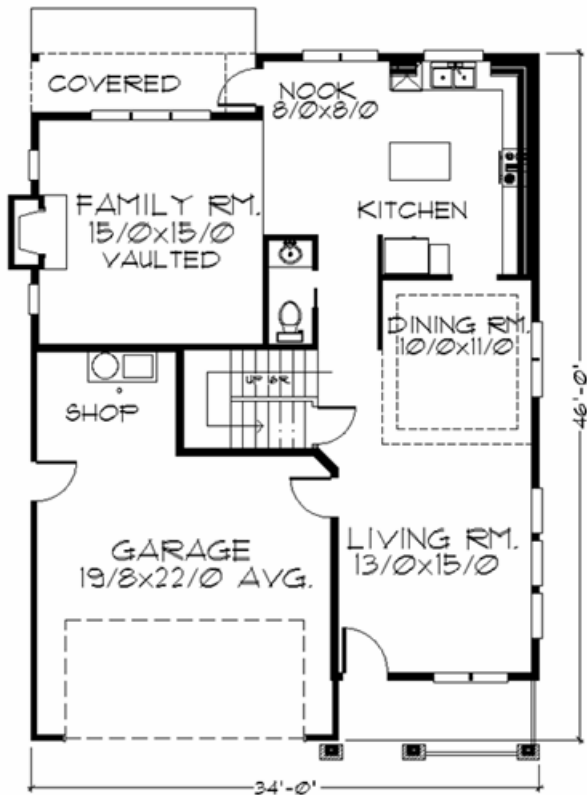

Plan M-2034

Plan M-2034 34/0 wide x 46/0 deep 2,343 sq. ft.

Feng Shui Rating: 6.7