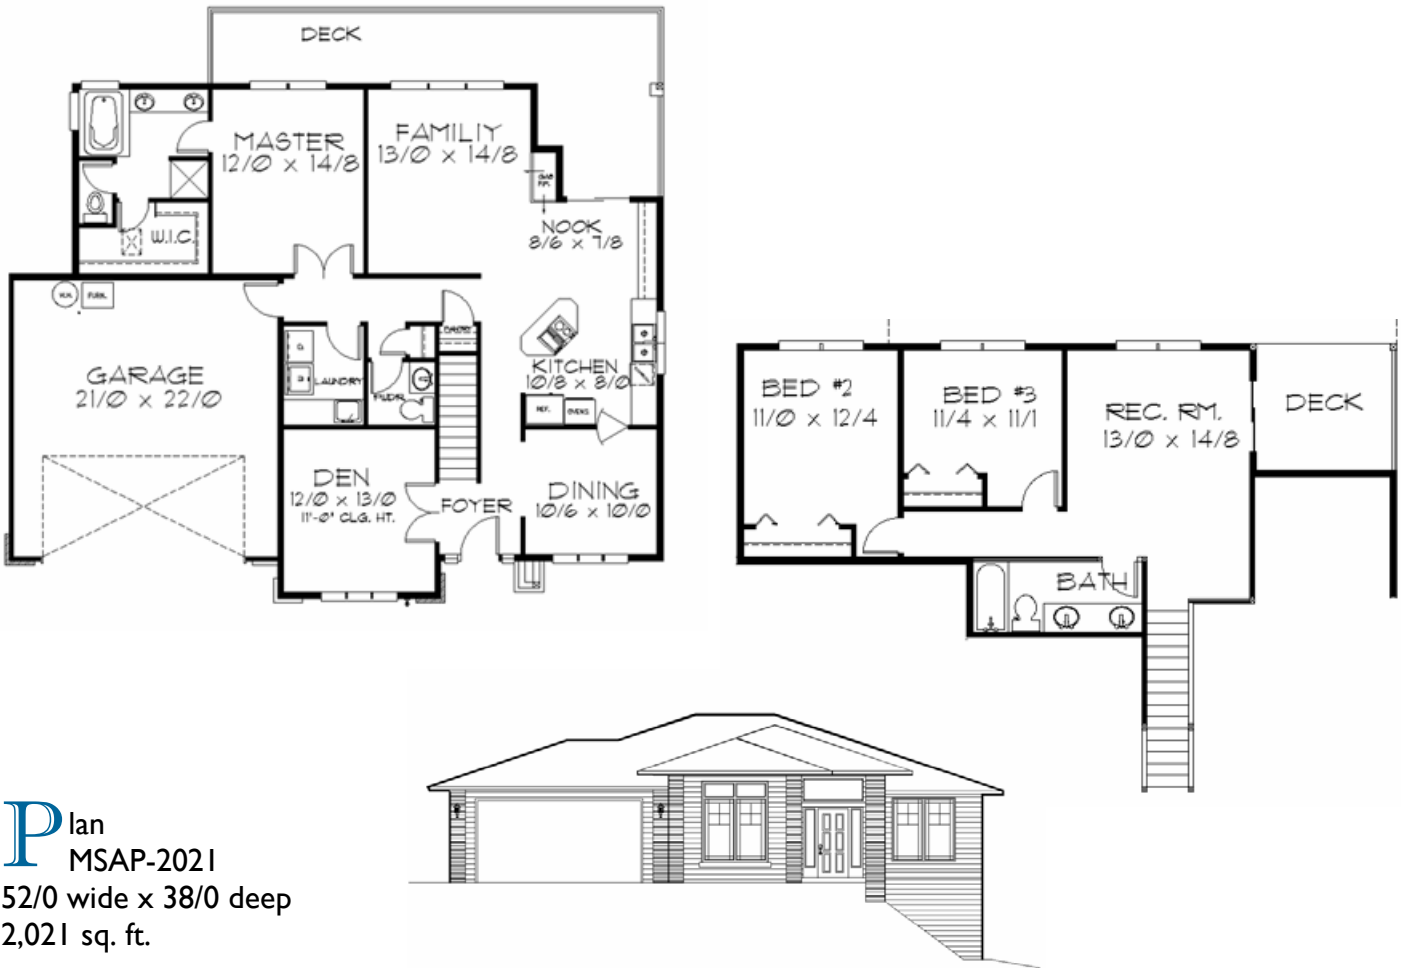

Plan  
MSAP-2021

**P**lan  
MSAP-2021  
52/0 wide x 38/0 deep  
2,021 sq. ft.