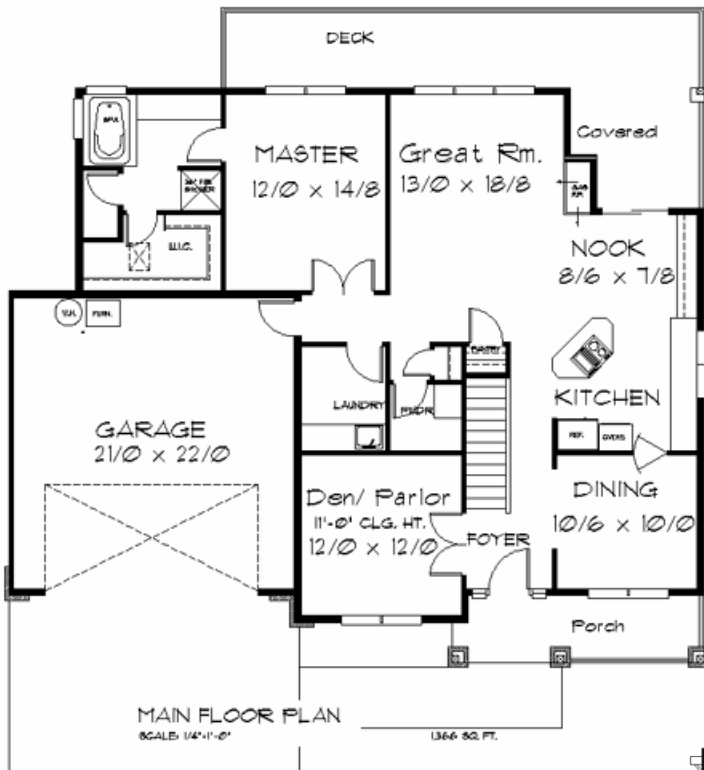

Plan
M-2021

Plan
M-2021
52/0 wide x 38/0 deep
2,021 sq. ft.