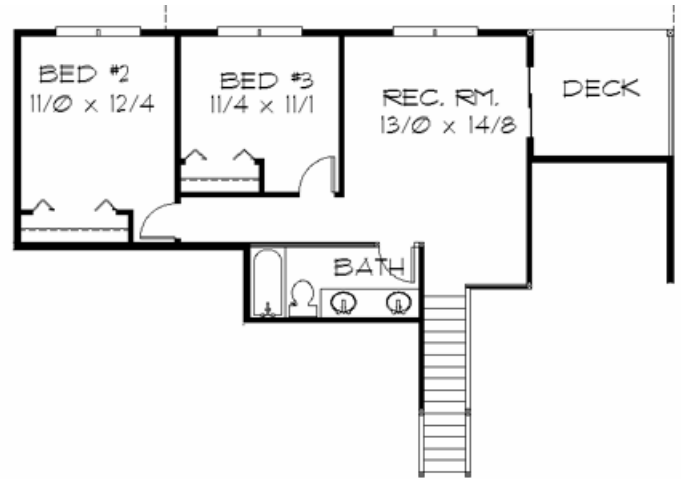

Plan
M-2021

Plan
M-2021
52/0 wide x 38/0 deep
2,021 sq. ft.