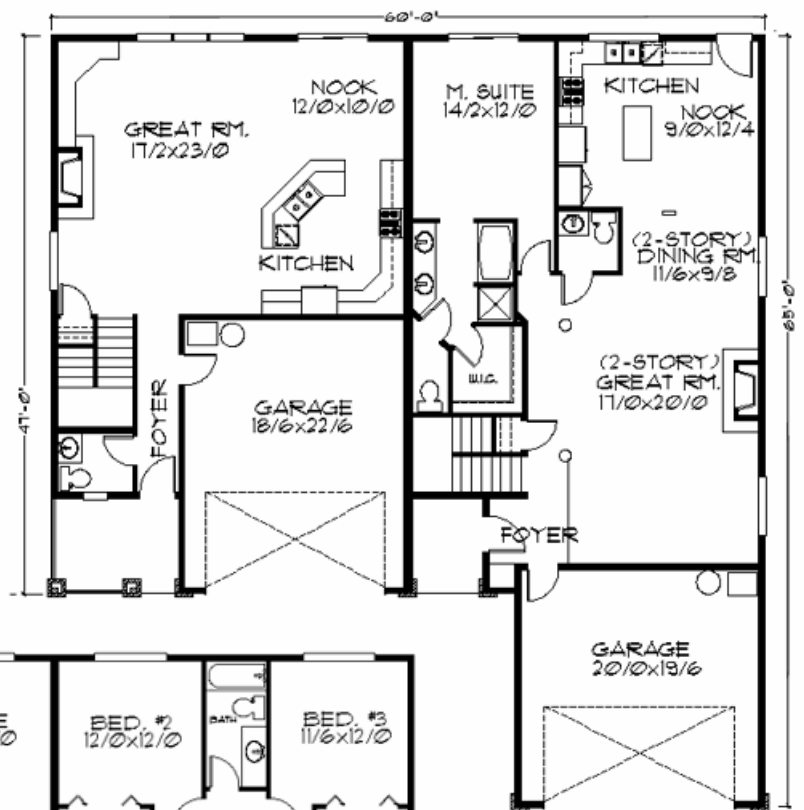

Plan M-2002

Plan M-2002  
60/0 wide x 65/0 deep  
2,002 sq. ft.

Feng Shui Rating:6.6