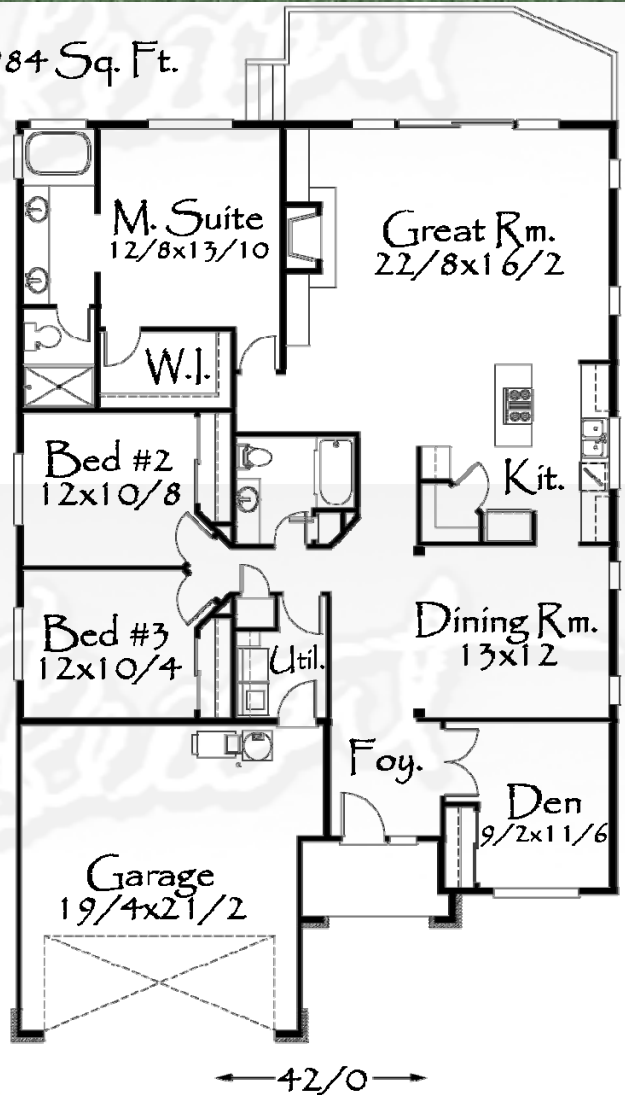

1,984 Sq. Ft.

M-1984JDR
 42/0 wide x 64/0 deep
 1,984 sq. ft.

Copyright 2007 © Mark Stewart Home Design

www.markstewart.com 503.885.8377