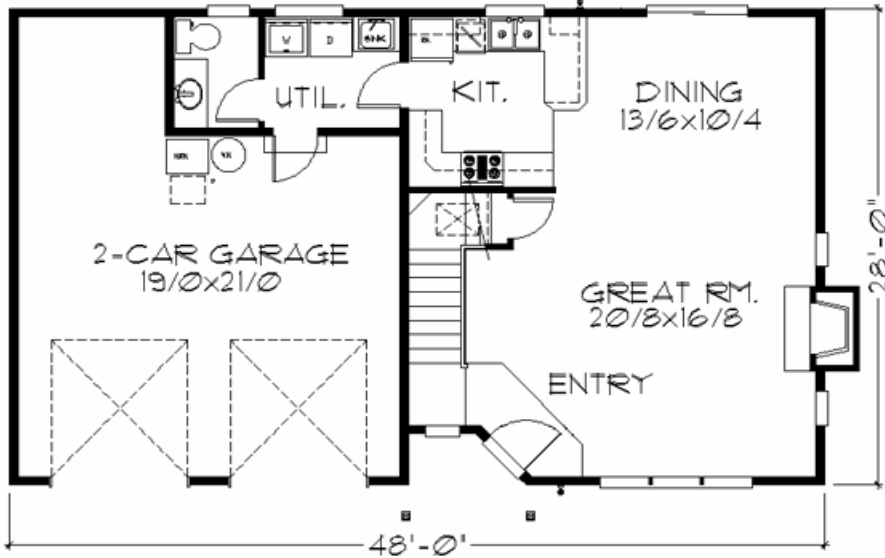

Plan  
M-1931

Feng Shui Rating: 7.2

**P**lan  
M-1931  
48/0 wide x 28/0 deep  
1,931 sq. ft.