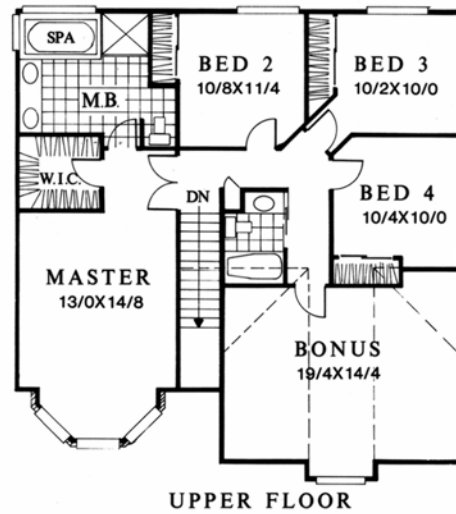

Plan
M-1892

Plan
M-1892
37/0 wide x 38/0 deep
1,892 sq. ft.