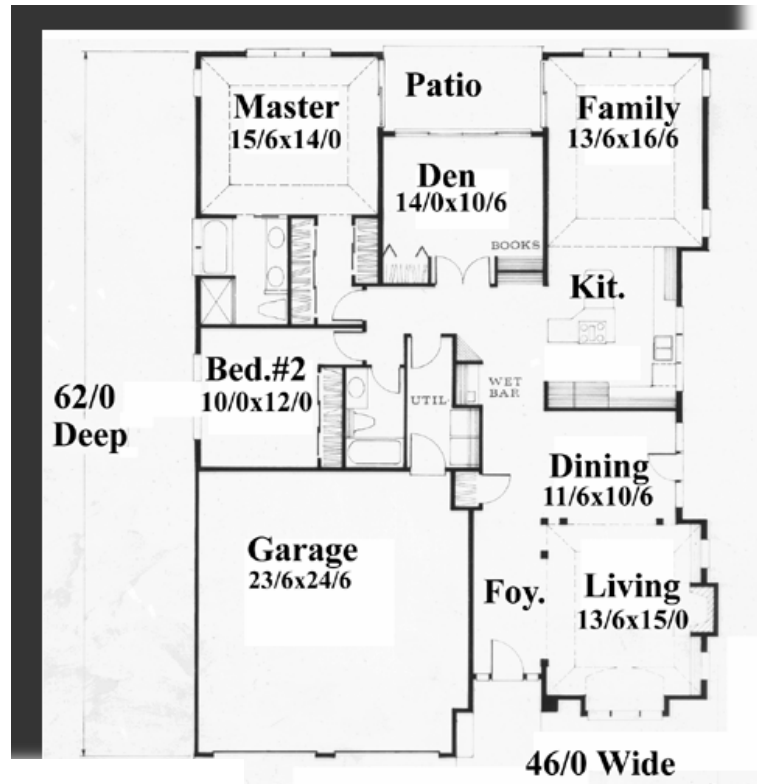

Plan  
M-1889

**P**lan  
M-1889

46/0 wide x 62/0 deep

1,889 sq. ft.

"Gorgeous French Country exterior. Spacious den can double as a bedroom."

Feng Shui Rating:8.3