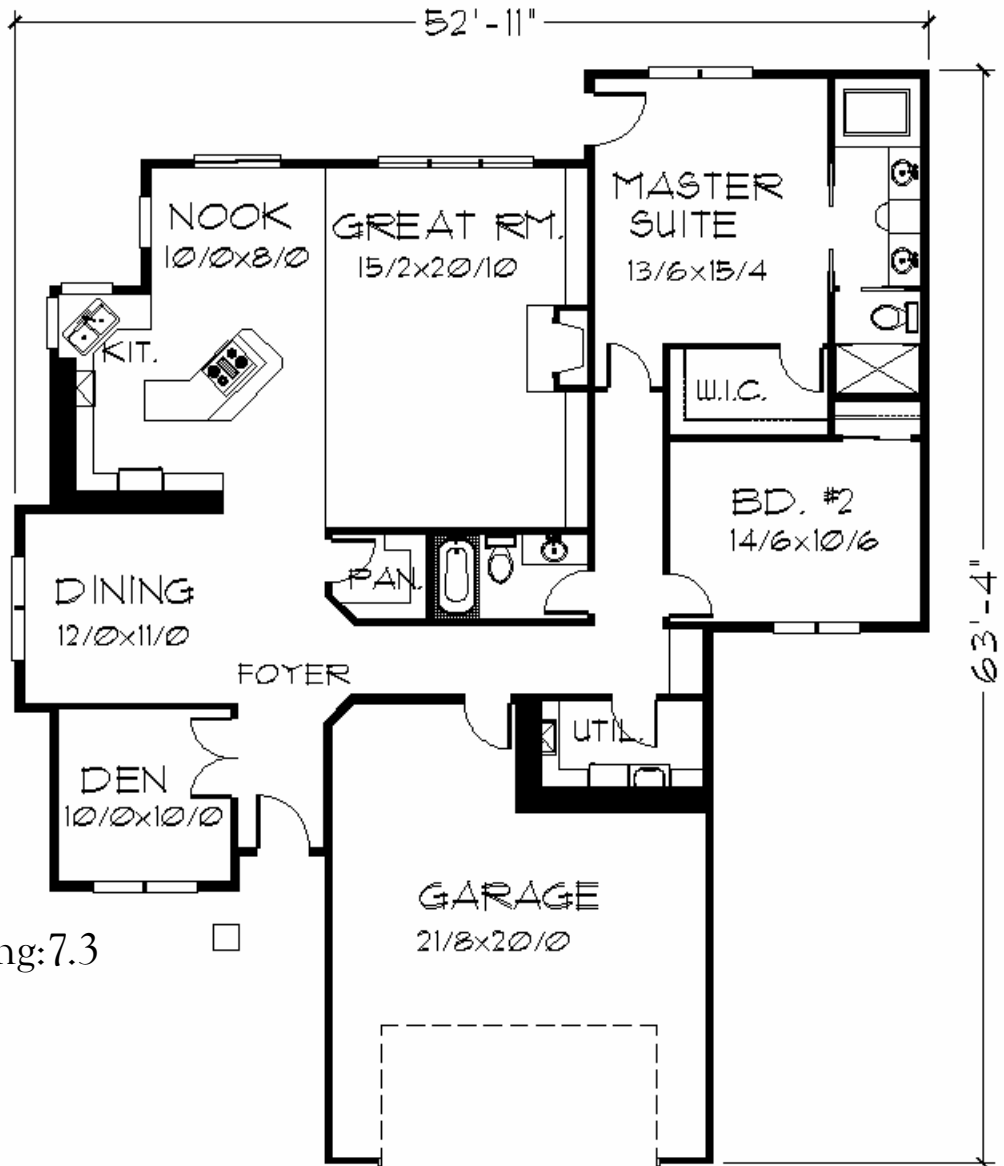

Plan  
M-1880

Feng Shui Rating: 7.3

Plan  
M-1880

52/11 wide x 63/4 deep  
1,880 sq. ft.