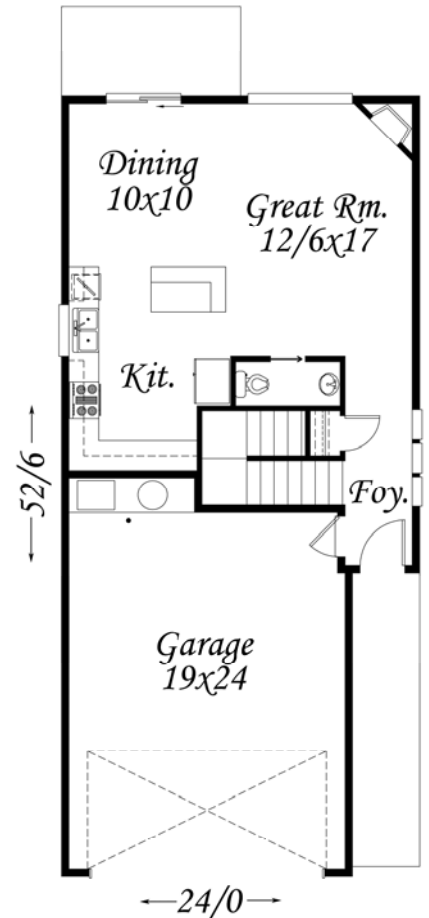

Main = 673  
 Upper = 1,166  
 Total = 1,839 Sq. Ft.

M-1839RG  
 24/0 wide x 52/6 deep  
 1,839 sq. ft.