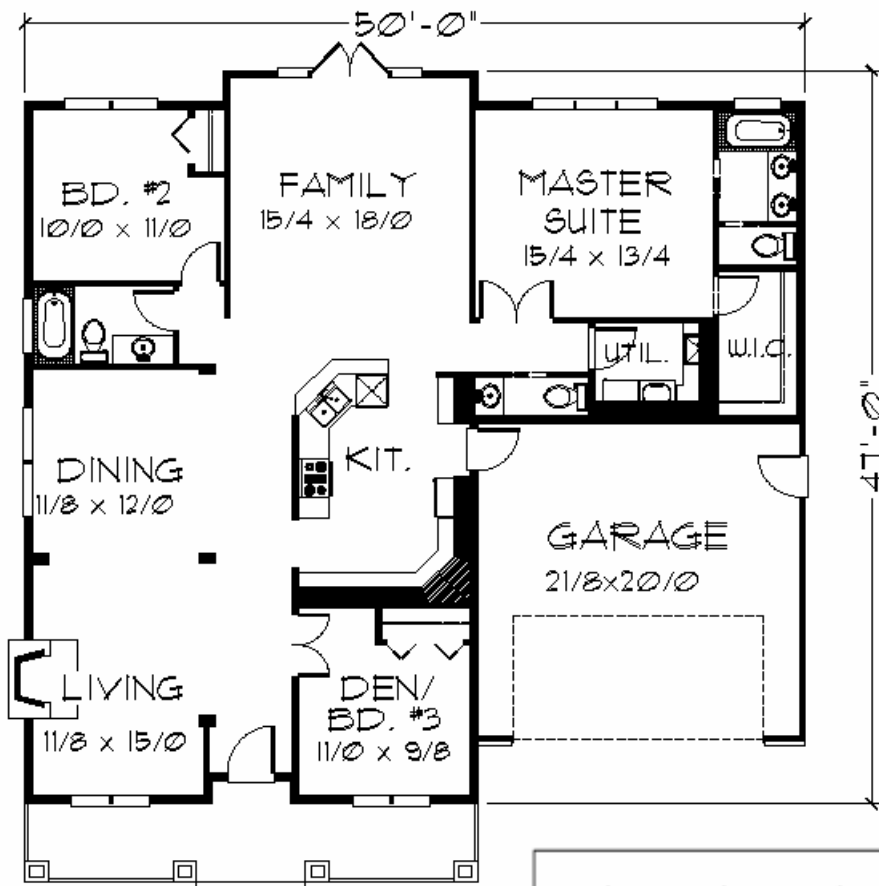

Plan
M-1764B

Feng Shui Rating: 7.9

Plan
M-1764B
50/0 wide x 47/0 deep
1,764 sq. ft.