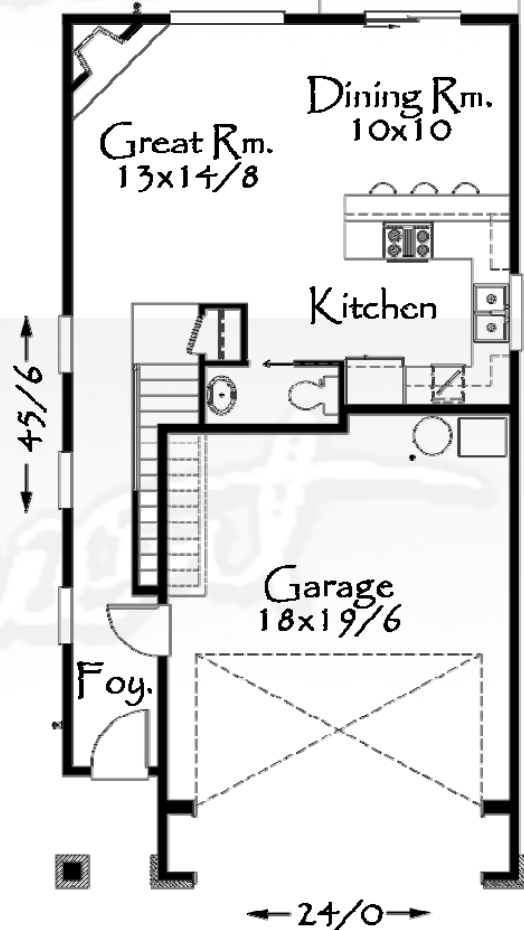

Main = 634  
 Upper = 1,094  
 Total = 1,728

M-1728MD  
 24/0 wide x 45/6 deep  
 1,728 sq. ft.