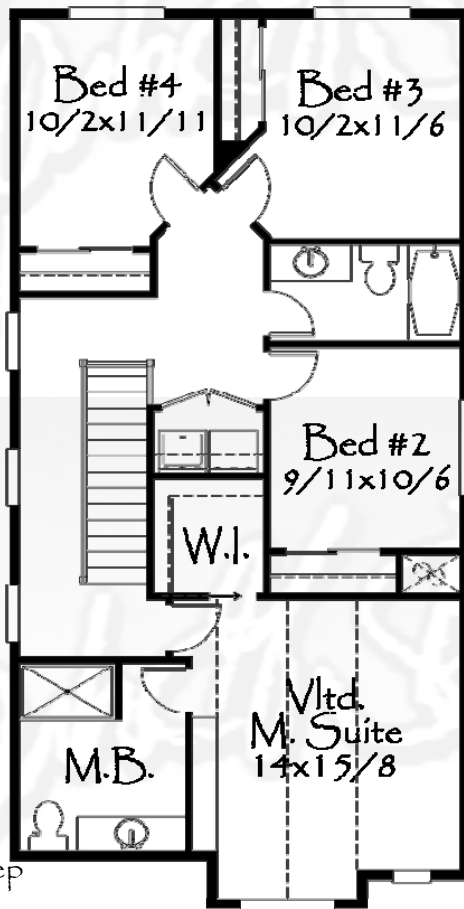

Main = 634  
 Upper = 1,094  
 Total = 1,728

M-1728MD  
 24/0 wide x 45/6 deep  
 1,728 sq. ft.