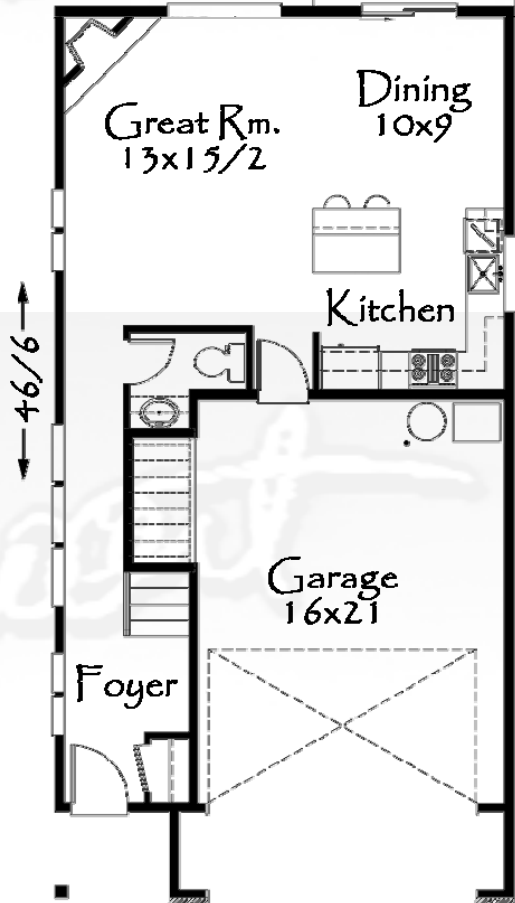

Main = 653
 Upper = 1,072
 Total = 1,725

M-1725AMD
 24/0 wide x 46/6 deep
 1,725 sq. ft.