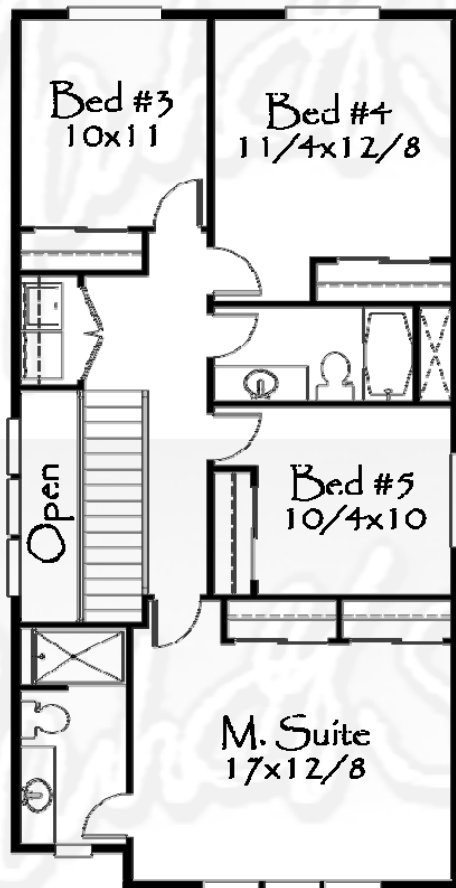

Main = 653
 Upper = 1,072
 Total = 1,725

M-1725AMD
 24/0 wide x 46/6 deep
 1,725 sq. ft.