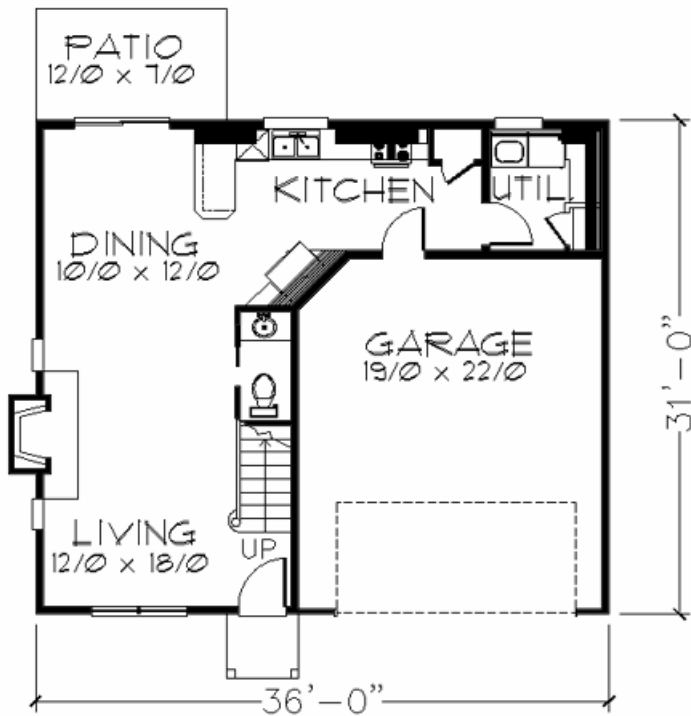

Plan  
M-1690

Plan  
M-1690

36/0 wide x 31/0 deep  
1,690 sq. ft.

"Four bedrooms, AND a bonus room perfect for that small building lot. This plan also makes a tremendous attached unit, with its modularity, and ease of construction..This could be that perfect starter home."