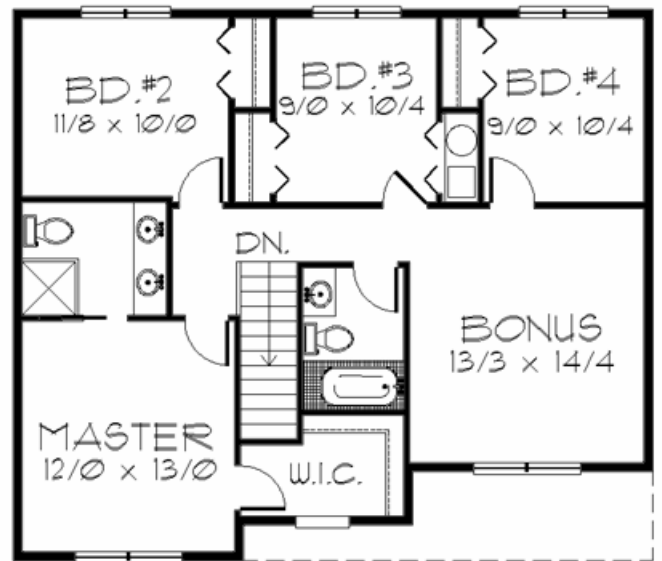

Plan  
M-1690

Plan  
M-1690

36/0 wide x 31/0 deep  
1,690 sq. ft.

"Four bedrooms, AND a bonus room perfect for that small building lot. This plan also makes a tremendous attached unit, with its modularity, and ease of construction..This could be that perfect starter home."