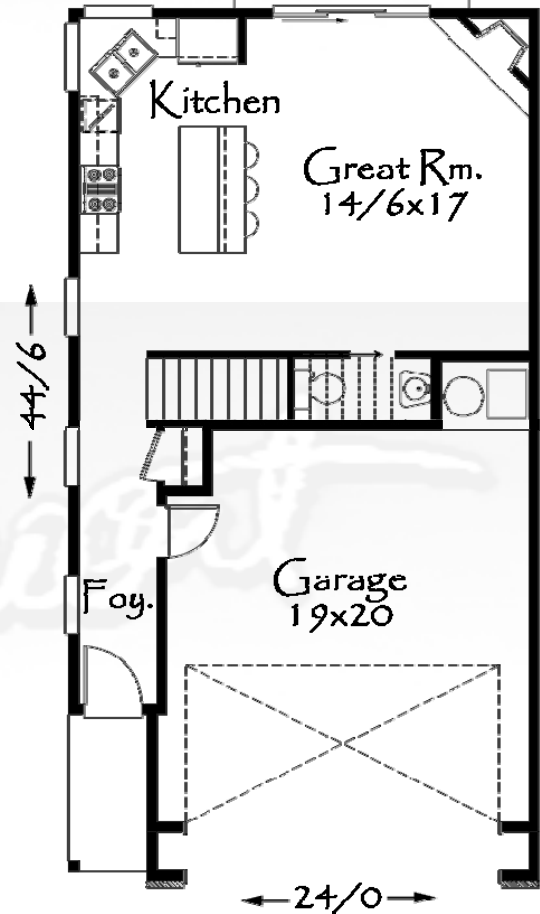

Main = 579
 Upper = 1,098
 Total = 1,677

M-1677AMD
 24/0 wide x 44/6 deep
 1,677 sq. ft.