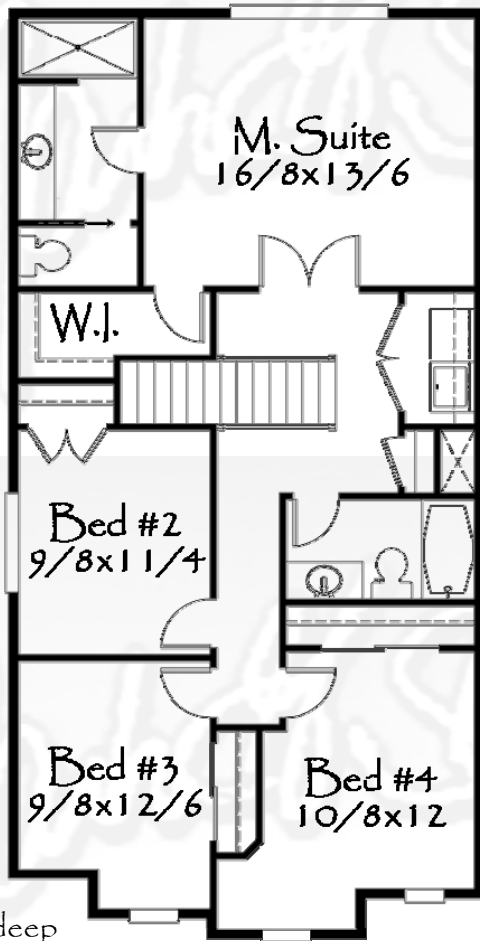

Main = 579
 Upper = 1,098
 Total = 1,677

M-1677AMD
 24/0 wide x 44/6 deep
 1,677 sq. ft.