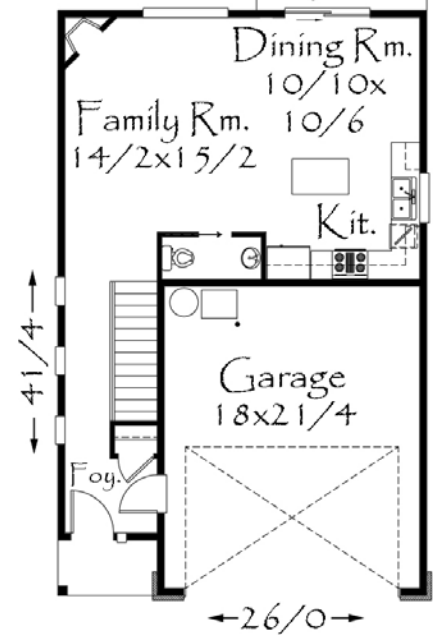

Upper = 941
Total = 1,582 Sq. Ft.

M-1582
26/0 wide x 41/4 deep
1582 sq. ft. total