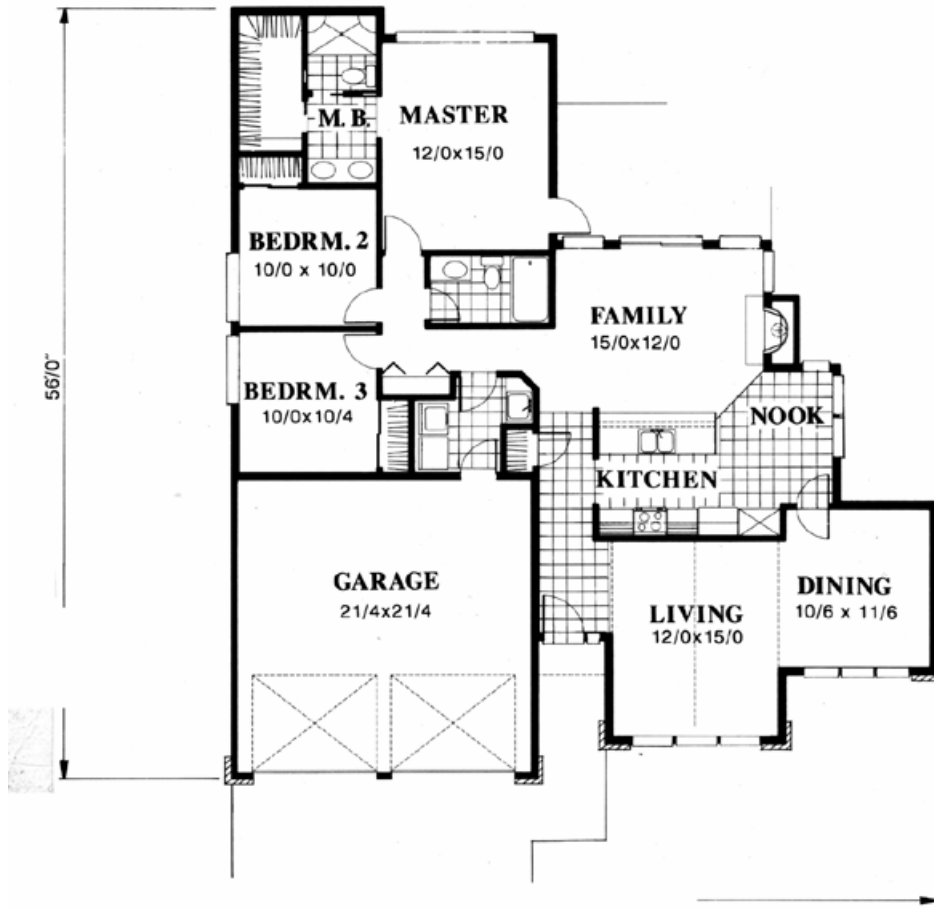

Plan MSAP-1557

Plan MSAP-1557
51/0 wide x 56/0 deep
1,557 sq. ft.

*"Exciting layout with all the options. Large Master Suite.
Tall living room ceilings"*

Feng Shui Rating: 7.3