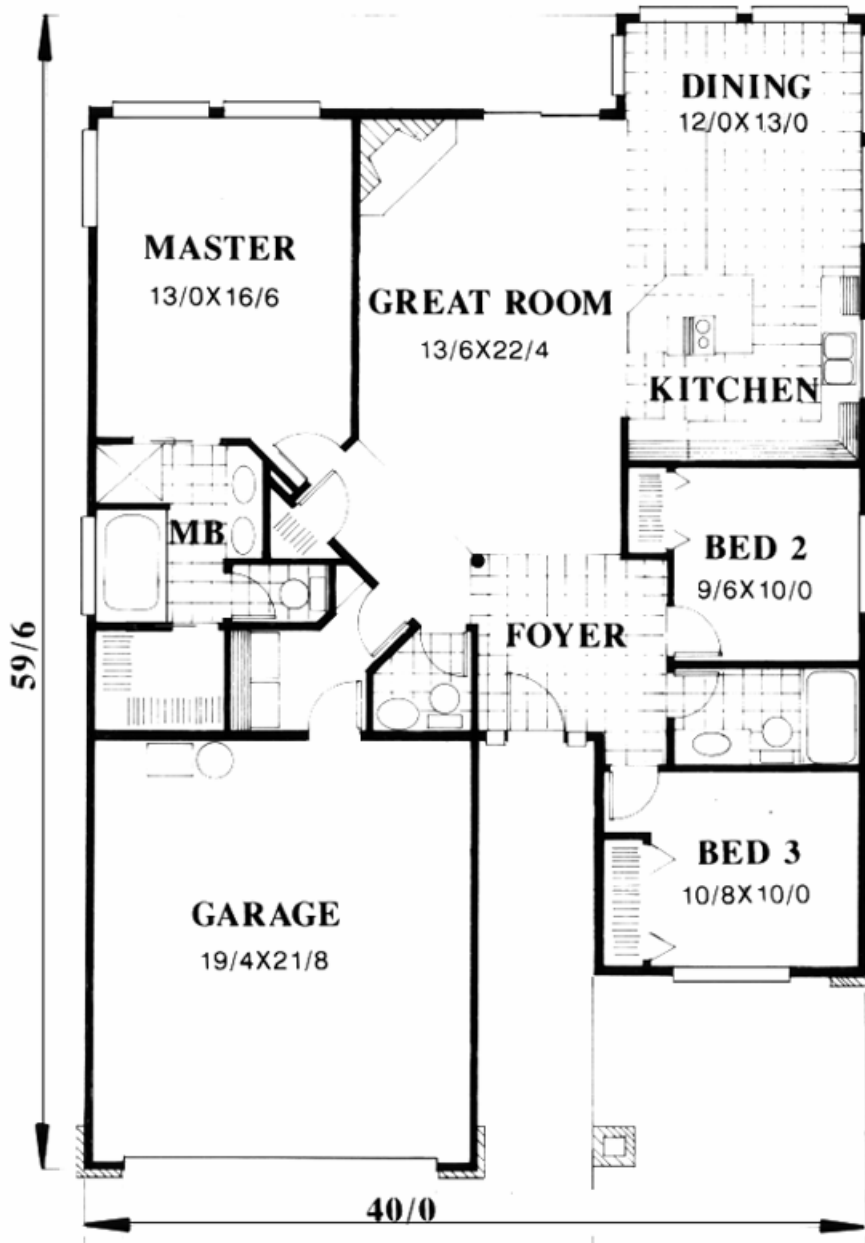

Plan
MSAP-1533

Plan
MSAP-1533
40/0 wide x 59/6
deep