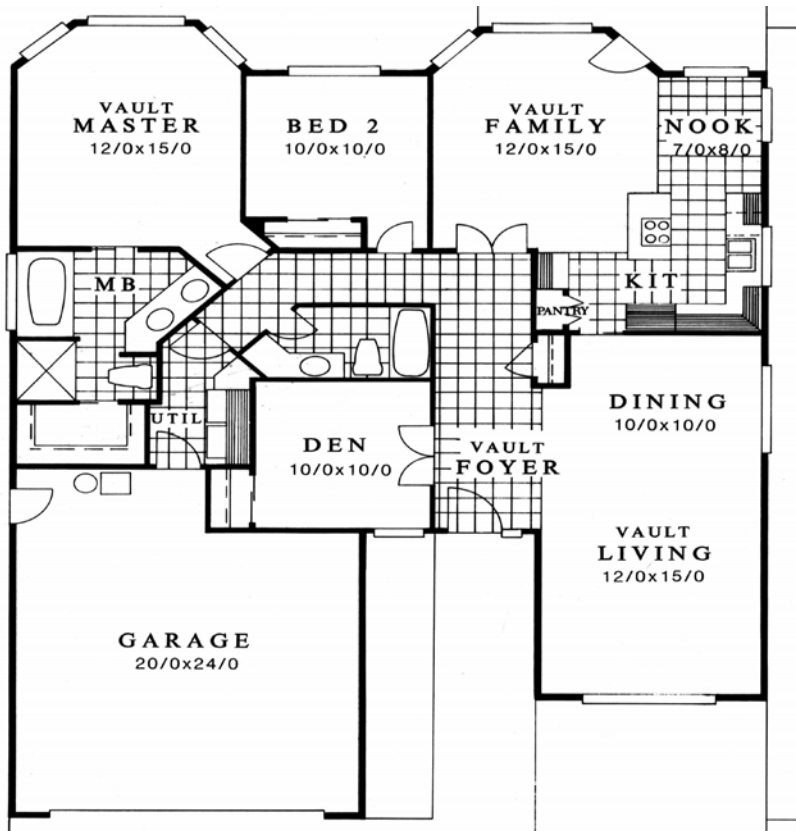

Plan  
M-1500

**P**lan  
M-1500  
42/0 wide x 56/0 deep  
1500 sq. ft.

*"Large vaulted rooms make up this popular ranch home. Flexible, Den/Bedroom."*