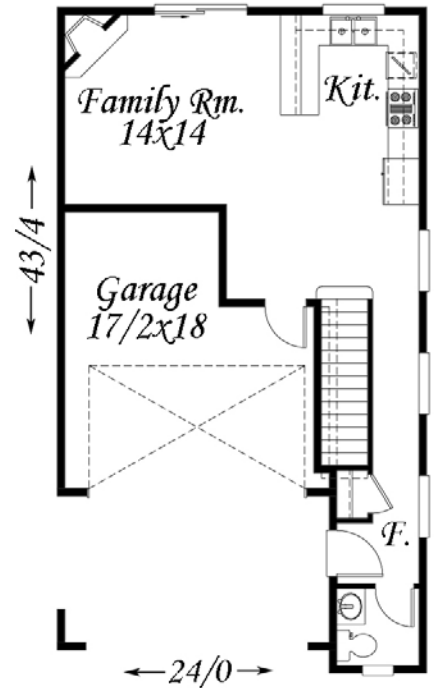

Main = 565
Upper = 933
Total = 1,498 Sq. Ft.

M-1498RG
24/0 wide x 43/4 deep
1,498 sq. ft.