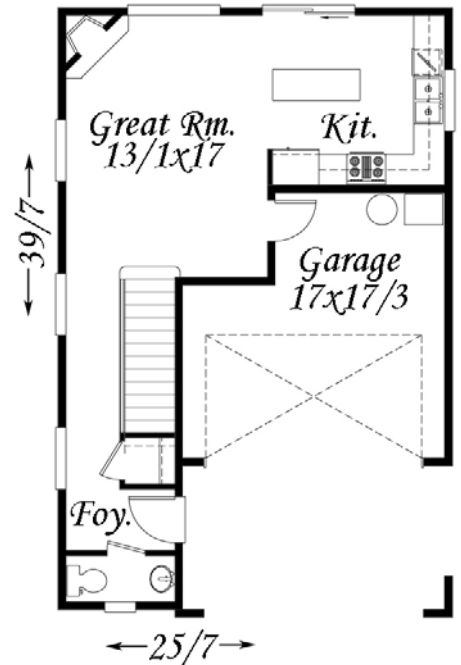

*Main = 562*  
*Upper = 924*  
*Total = 1,486 Sq. Ft.*

*M-1486RG*  
*25/7 wide x 39/7 deep*  
*1,486 sq. ft.*