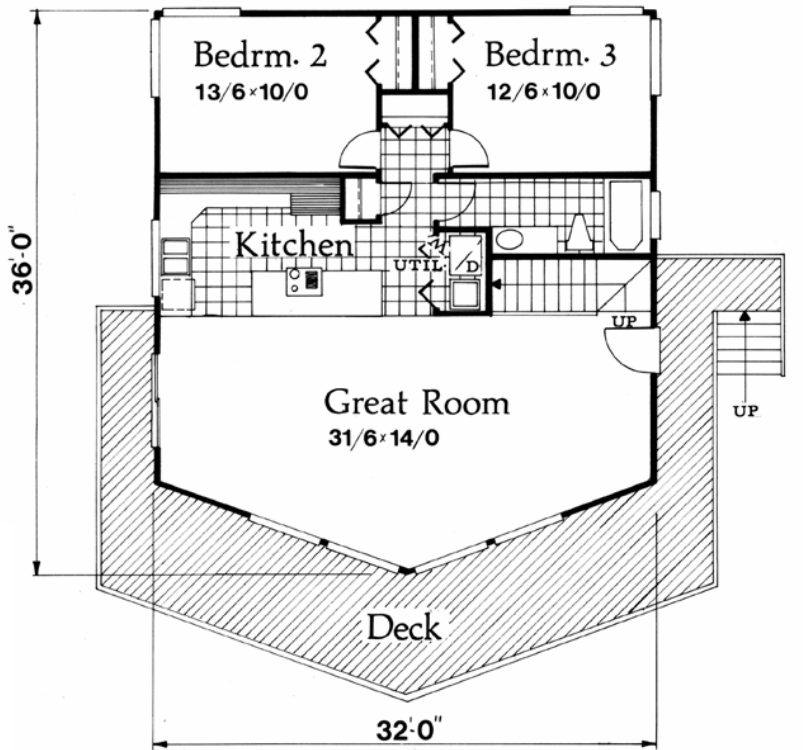

Plan
M-1466

Plan
M-1466
32/0 wide x 36/0 deep
1,466 sq. ft.

"This one is an authentic A frame chalet design with dramatic two story great room, handy kitchen and ample sleeping space. A perfect second home getaway."