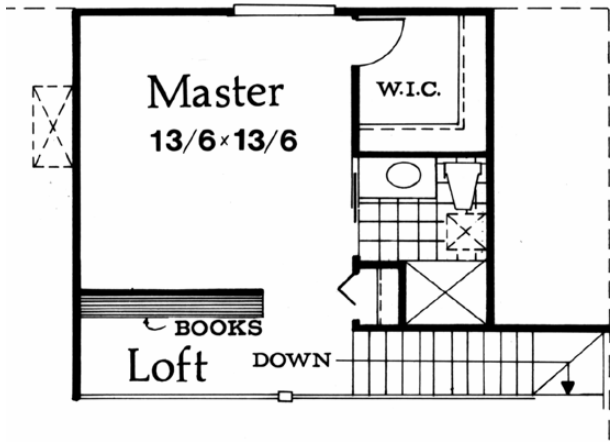

Plan
M-1466

Plan
M-1466
32/0 wide x 36/0 deep
1,466 sq. ft.

"This one is an authentic A frame chalet design with dramatic two story great room, handy kitchen and ample sleeping space. A perfect second home getaway."