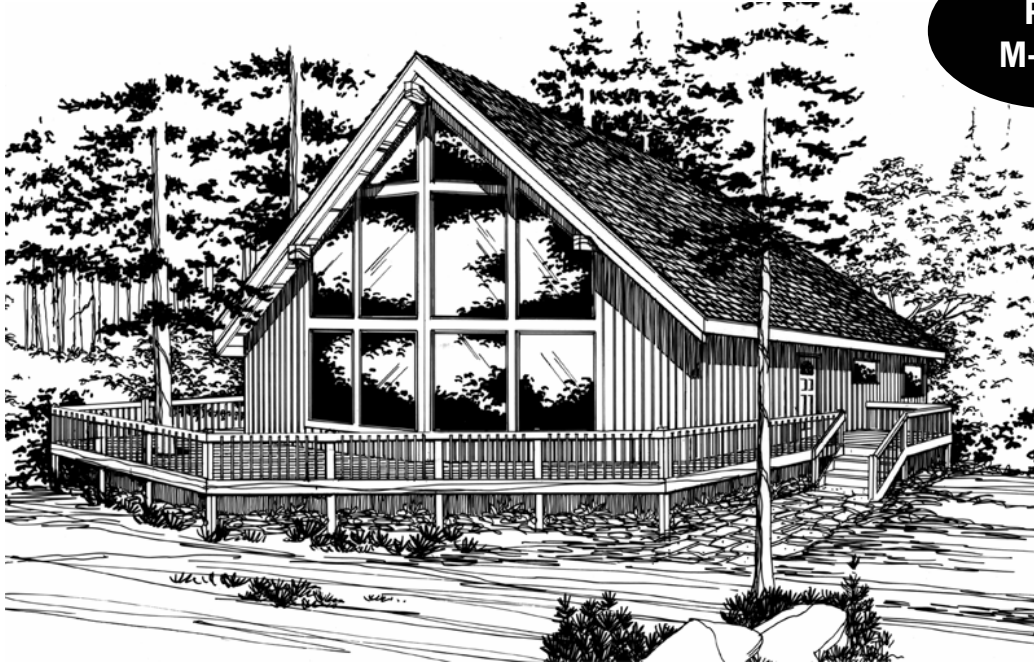

Plan
M-1466

Plan
M-1466
32/0 wide x 36/0 deep
1,466 sq. ft.

"This one is an authentic A frame chalet design with dramatic two story great room, handy kitchen and ample sleeping space. A perfect second home getaway."