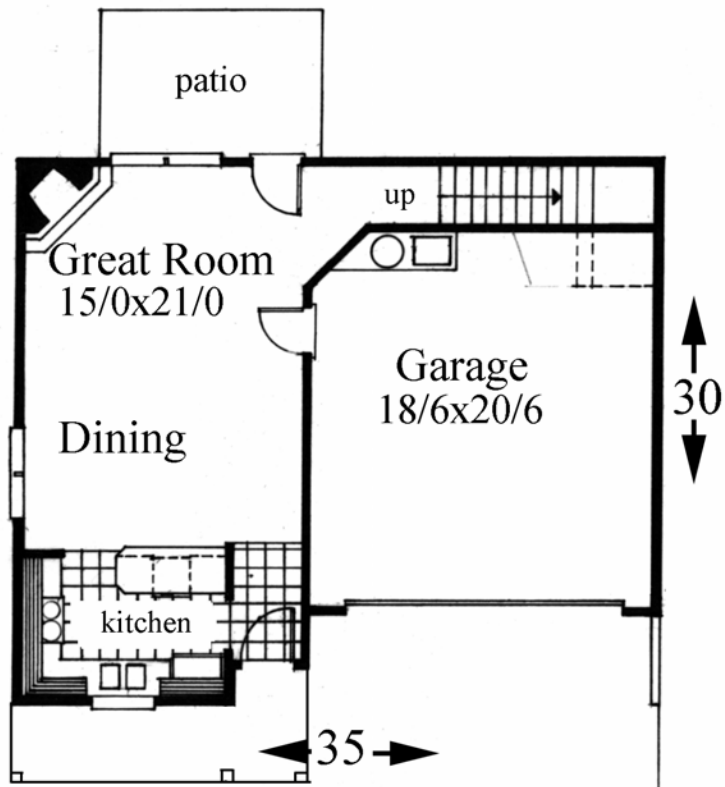

Plan M-1438

Upper Floor

Plan M-1438

35/0 wide x 30/0 deep

1438 sq. ft.

"Fits small lots. Charming starter home with FOUR Bedrooms."

Feng Shui Rating: 7.7