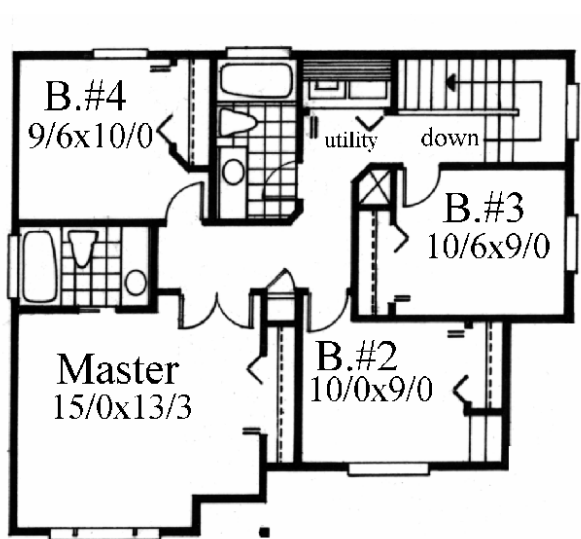

Plan M-1438

Upper Floor

Plan M-1438

35/0 wide x 30/0 deep

1438 sq. ft.

"Fits small lots. Charming starter home with FOUR Bedrooms."

Feng Shui Rating: 7.7