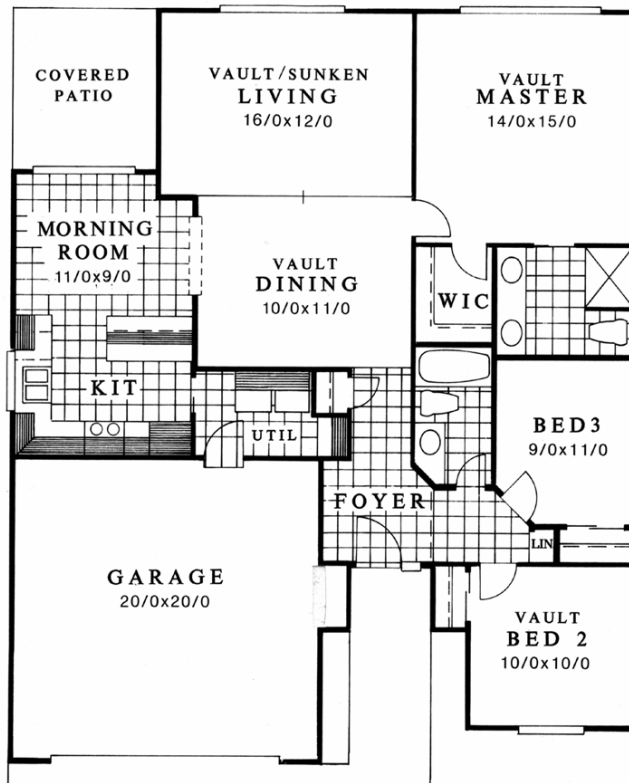

Plan M-1350

Plan M-1350

40/0 wide x 50/0 deep

1350 sq. ft.

"Affordable construction. Dramatic vaulted ceilings."

Feng Shui Rating: 7.6