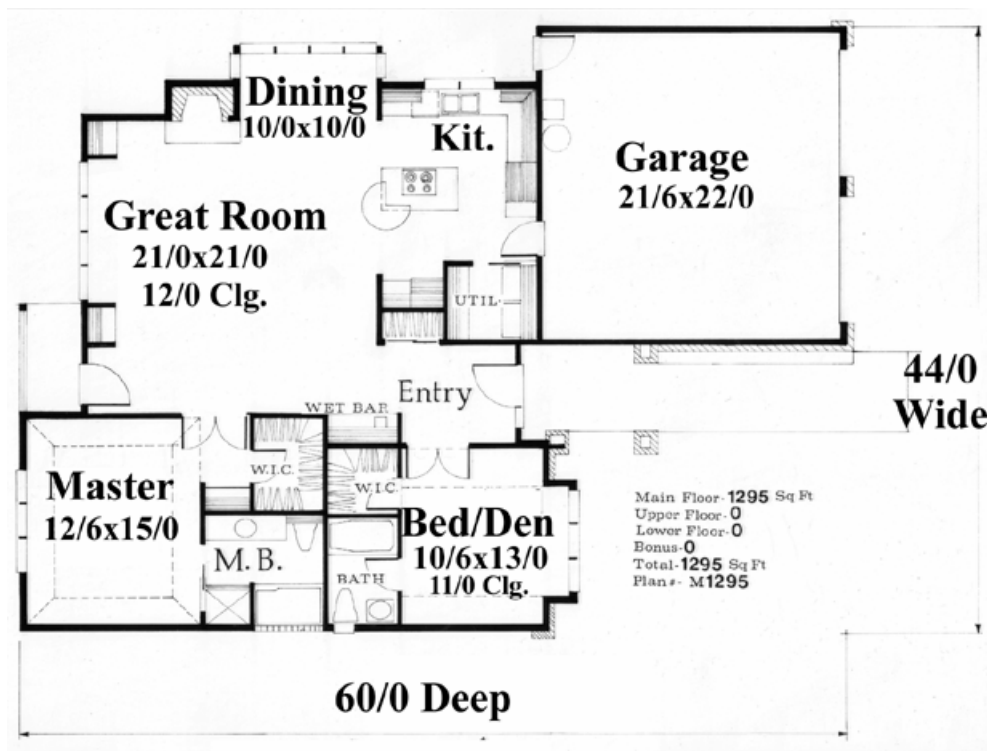

Plan  
M-1295

**P**lan  
M-1295

44/0 wide x 60/0 deep

1,295 sq. ft.

*"A French Country straight from the hills of Europe. This highbred exterior is shown with the optional three car garage."*