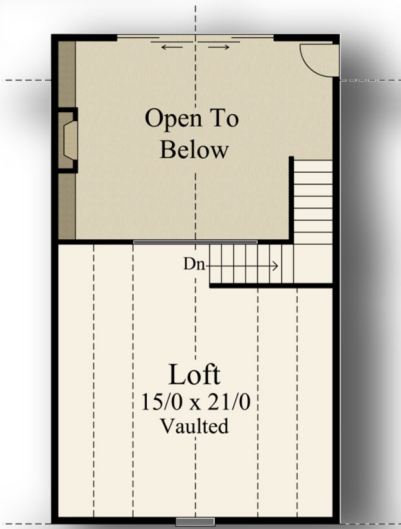

"Yellowstone Heirloom"

MB-2073-G

U.S. Copyright Registration #
Applied and Pending.
All rights reserved

Main Floor	1,771 sq. ft.
Upper Floor	302 sq. ft.
Total	2.073 sq. ft.
70'0" Width	x 53'0" Depth

U.S. Copyright Registration #
Applied and Pending.
All rights reserved

53/0

Main Floor	1,771 sq. ft.
Upper Floor	302 sq. ft.
Total	2.073 sq. ft.
70/0 Width	x 53/0 Depth