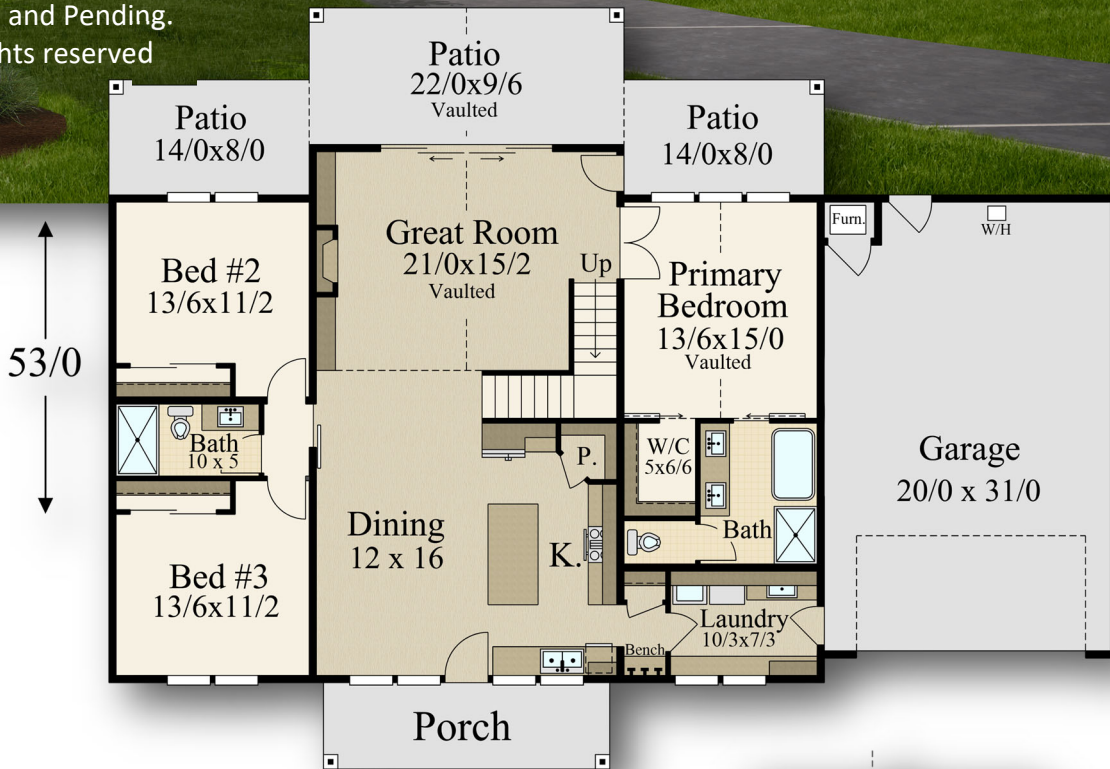

"Yellowstone Heirloom"

MB-2073-G

U.S. Copyright Registration #
Applied and Pending.
All rights reserved

Main Floor	1,771 sq. ft.
Upper Floor	302 sq. ft.
Total	2.073 sq. ft.
70'0" Width	x 53'0" Depth

U.S. Copyright Registration #
Applied and Pending.
All rights reserved

53/0

Main Floor	1,771 sq. ft.
Upper Floor	302 sq. ft.
Total	2.073 sq. ft.
70/0 Width	x 53/0 Depth