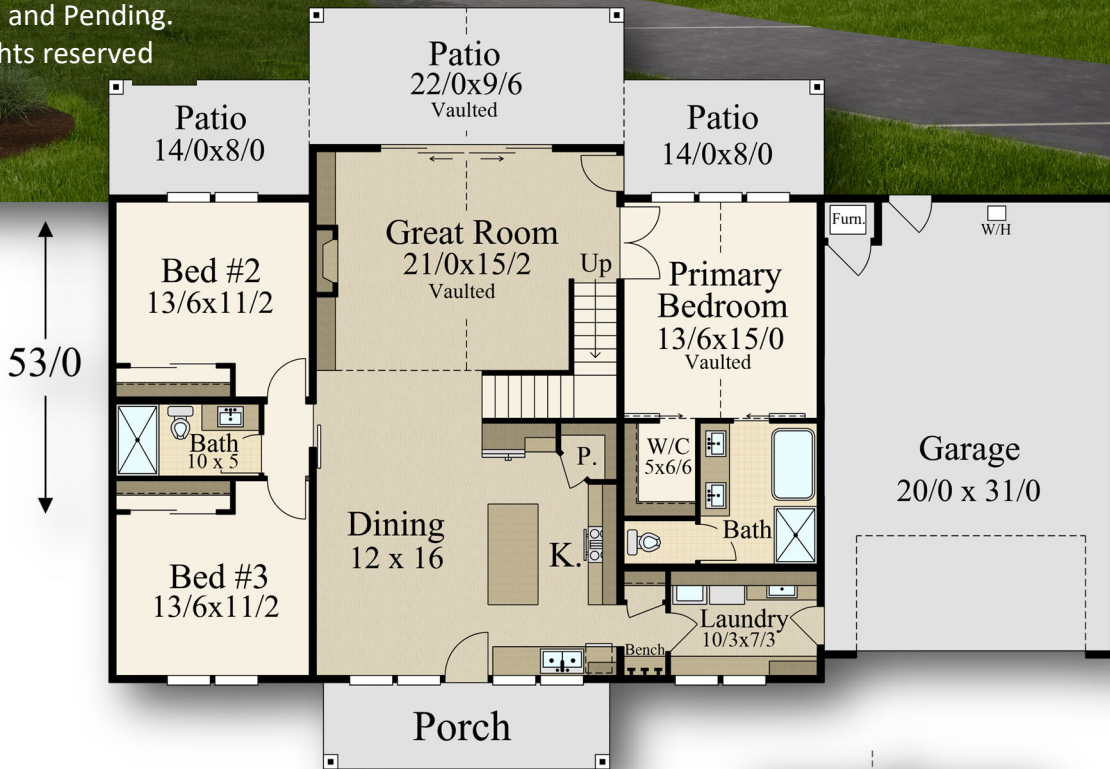

"Yellowstone Heirloom"

MB-2073-G

U.S. Copyright Registration #
Applied and Pending.
All rights reserved

Main Floor	1,771 sq. ft.
Upper Floor	302 sq. ft.
Total	2.073 sq. ft.
70'0" Width	x 53'0" Depth

U.S. Copyright Registration #
Applied and Pending.
All rights reserved

53/0

Main Floor	1,771 sq. ft.
Upper Floor	302 sq. ft.
Total	2.073 sq. ft.
70/0 Width	x 53/0 Depth