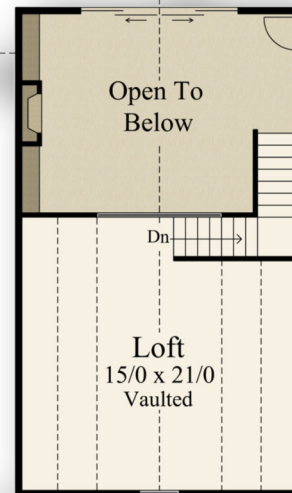

"Yellowstone Heirloom"

MB-2073-G

U.S. Copyright Registration #
Applied and Pending.
All rights reserved

Main Floor	1,771 sq. ft.
Upper Floor	302 sq. ft.
Total	2.073 sq. ft.
70'0" Width	x 53'0" Depth

U.S. Copyright Registration #
Applied and Pending.
All rights reserved

53/0

Main Floor	1,771 sq. ft.
Upper Floor	302 sq. ft.
Total	2.073 sq. ft.
70/0 Width	x 53/0 Depth