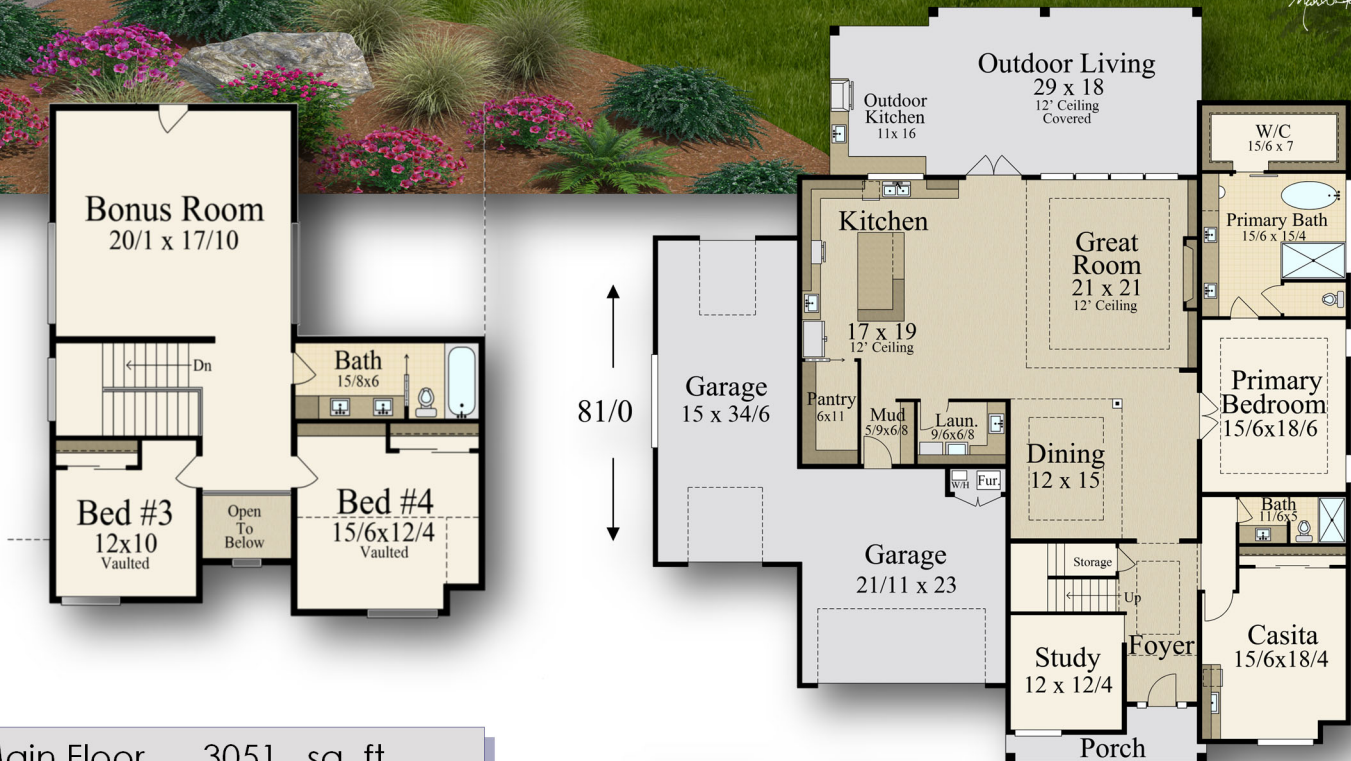

"Summit Ridge "

MM-4071

U.S. Copyright Registration #
Applied and Pending. All rights reserved

81/0

75/0

Main Floor - 3,051 Sq. Ft.
Upper Floor - 1,020 Sq. Ft.
Total - 4,071 Sq. Ft.

Main Floor	3051	sq. ft.
Upper	1020	sq. ft.
Total	4,071	sq. ft.
75/0 Width	x	81/0 Depth