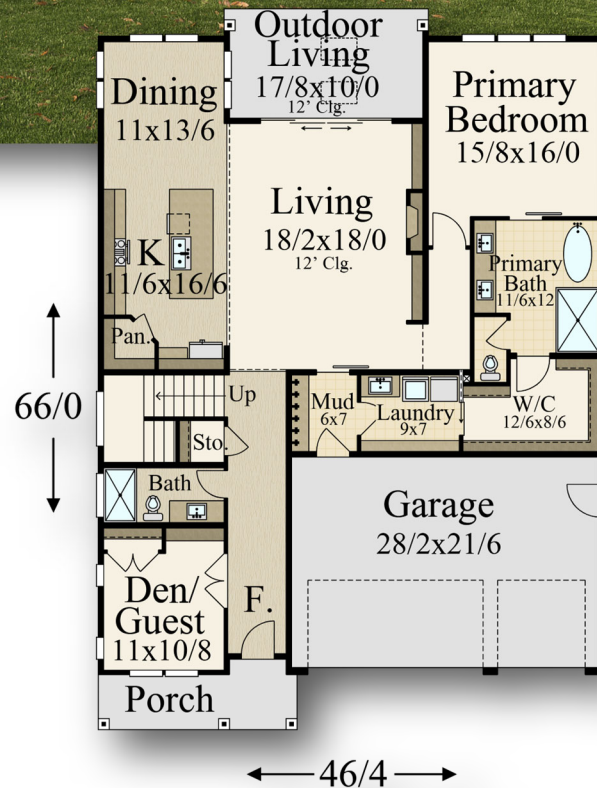

# "Southern Cross"

## MF-3610

MARK STEWART  
HOME DESIGN

Main Floor	1,996	sq. ft.
Upper Floor	1,614	sq. ft.
<b>Total</b>	<b>3,610</b>	<b>sq. ft.</b>
<b>46/4 Width</b>	<b>x</b>	<b>66/0 Depth</b>

Main Floor - 1,996 Sq. Ft.  
Upper Floor - 1,614 Sq. Ft.  
Total - 3,610 Sq. Ft.