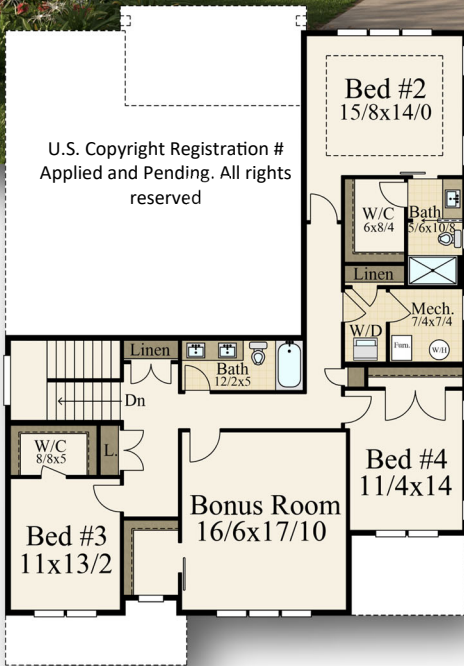

# "Southern Cross"

## MF-3610

MARK STEWART  
HOME DESIGN

Main Floor	1,996	sq. ft.
Upper Floor	1,614	sq. ft.
<b>Total</b>	<b>3,610</b>	<b>sq. ft.</b>
<b>46/4 Width</b>	<b>x</b>	<b>66/0 Depth</b>

Main Floor - 1,996 Sq. Ft.  
Upper Floor - 1,614 Sq. Ft.  
Total - 3,610 Sq. Ft.