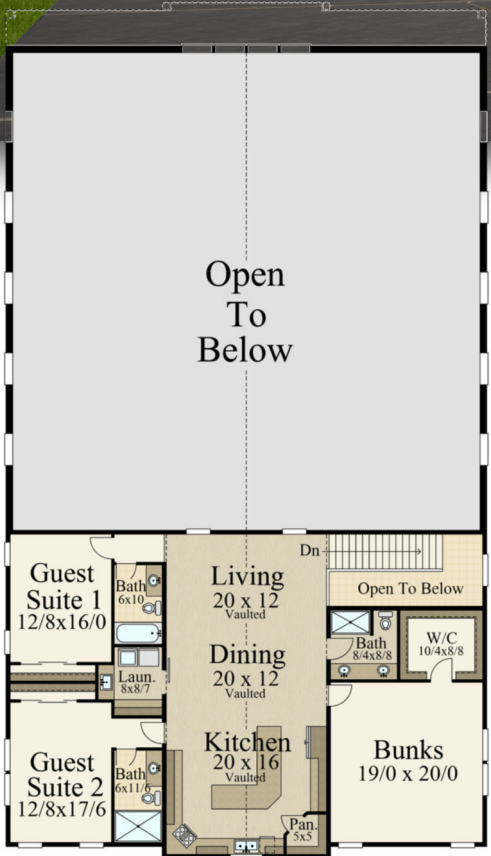

## MB-6195

100/0

60/0

Main Floor	4,012 sq. ft.
Lower Floor	2,183 sq. ft.
<b>Total</b>	<b>6,195 sq. ft.</b>
<b>60/0 Width</b> x <b>100/0 Depth</b>	

U.S. Copyright Registration # Applied and Pending.  
All rights reserved

## MB-6195

100/0

Main Floor	4,012 sq. ft.
Lower Floor	2,183 sq. ft.
<b>Total</b>	<b>6,195 sq. ft.</b>
<b>60/0 Width</b> x <b>100/0 Depth</b>	

U.S. Copyright Registration # Applied and Pending.  
All rights reserved

## MB-6195

100/0

Main Floor	4,012 sq. ft.
Lower Floor	2,183 sq. ft.
<b>Total</b>	<b>6,195 sq. ft.</b>
<b>60/0 Width</b>	<b>x 100/0 Depth</b>

U.S. Copyright Registration # Applied and Pending.  
All rights reserved