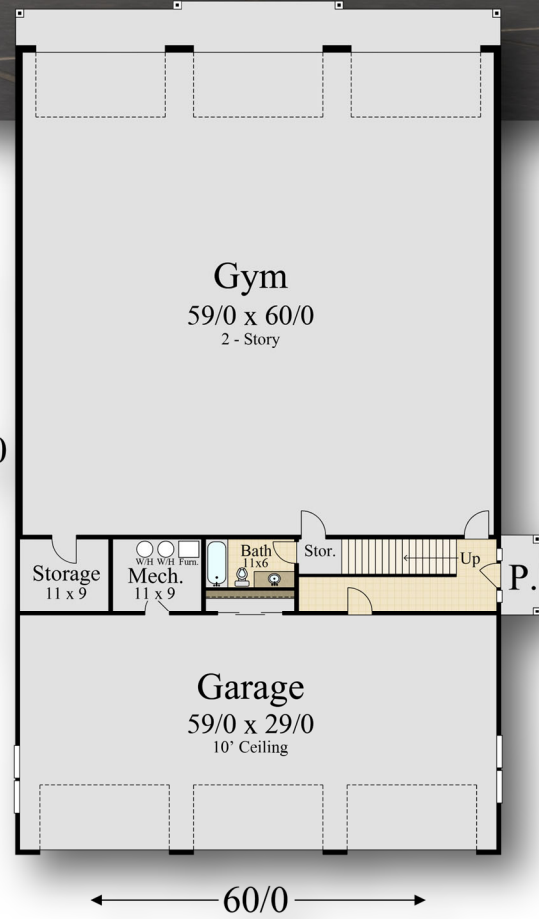

## MB-6195

100/0

60/0

Main Floor	4,012 sq. ft.
Lower Floor	2,183 sq. ft.
<b>Total</b>	<b>6,195 sq. ft.</b>
<b>60/0 Width</b> x <b>100/0 Depth</b>	

U.S. Copyright Registration # Applied and Pending.  
All rights reserved

## MB-6195

100/0

Main Floor	4,012 sq. ft.
Lower Floor	2,183 sq. ft.
<b>Total</b>	<b>6,195 sq. ft.</b>
<b>60/0 Width</b> x <b>100/0 Depth</b>	

U.S. Copyright Registration # Applied and Pending.  
All rights reserved

## MB-6195

100/0

Main Floor	4,012 sq. ft.
Lower Floor	2,183 sq. ft.
<b>Total</b>	<b>6,195 sq. ft.</b>
<b>60/0 Width</b>	<b>x 100/0 Depth</b>

U.S. Copyright Registration # Applied and Pending.  
All rights reserved