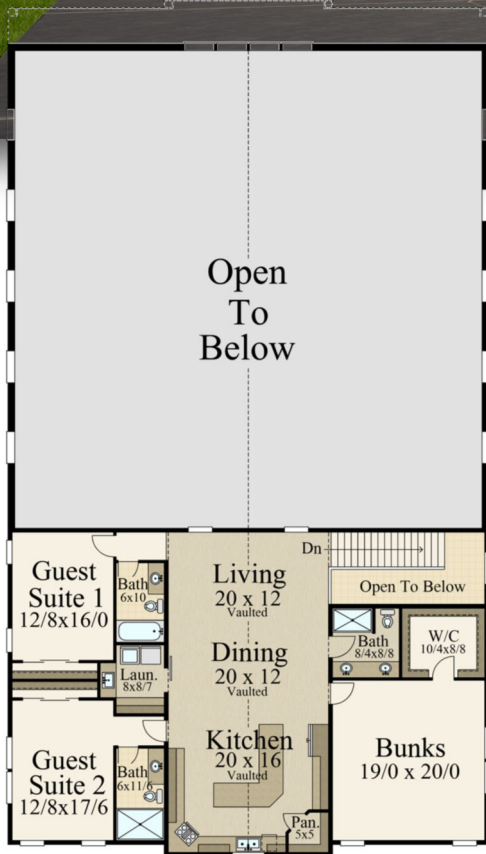

## MB-6195

100/0

60/0

Main Floor	4,012 sq. ft.
Lower Floor	2,183 sq. ft.
<b>Total</b>	<b>6,195 sq. ft.</b>
<b>60/0 Width</b> x <b>100/0 Depth</b>	

U.S. Copyright Registration # Applied and Pending.  
All rights reserved

## MB-6195

100/0

Main Floor	4,012 sq. ft.
Lower Floor	2,183 sq. ft.
<b>Total</b>	<b>6,195 sq. ft.</b>
<b>60/0 Width</b> x <b>100/0 Depth</b>	

U.S. Copyright Registration # Applied and Pending.  
All rights reserved