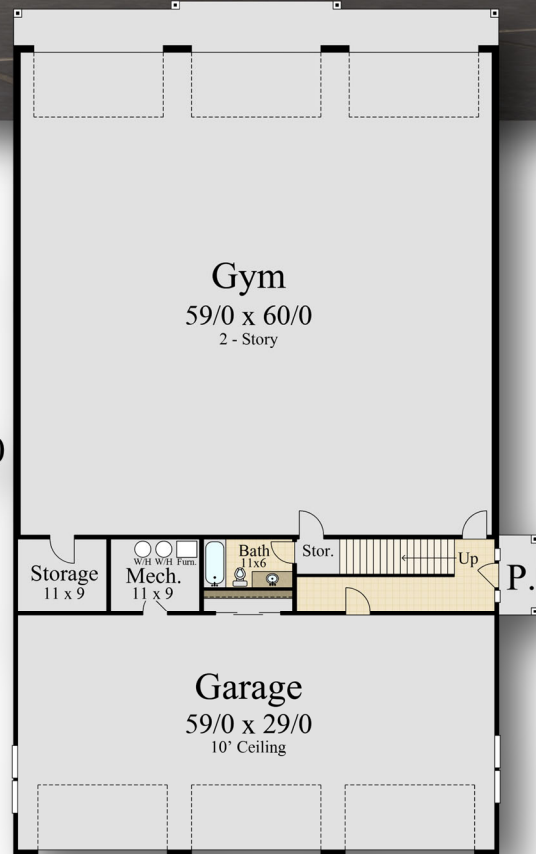

## MB-6195

100/0

60/0

Main Floor	4,012 sq. ft.
Lower Floor	2,183 sq. ft.
<b>Total</b>	<b>6,195 sq. ft.</b>
<b>60/0 Width</b> x <b>100/0 Depth</b>	

U.S. Copyright Registration # Applied and Pending.  
All rights reserved

## MB-6195

100/0

Main Floor	4,012 sq. ft.
Lower Floor	2,183 sq. ft.
<b>Total</b>	<b>6,195 sq. ft.</b>
<b>60/0 Width</b> x <b>100/0 Depth</b>	

U.S. Copyright Registration # Applied and Pending.  
All rights reserved