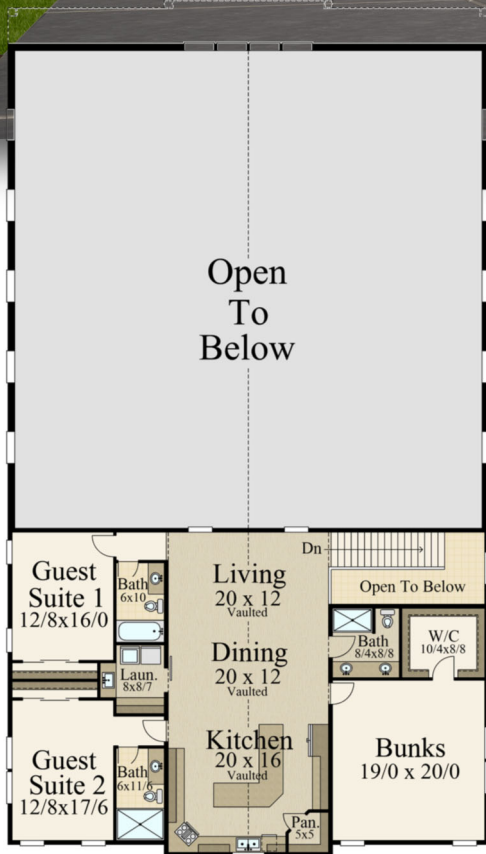

## MB-6195

100/0

60/0

Main Floor	4,012 sq. ft.
Lower Floor	2,183 sq. ft.
<b>Total</b>	<b>6,195 sq. ft.</b>
<b>60/0 Width</b> x <b>100/0 Depth</b>	

U.S. Copyright Registration # Applied and Pending.  
All rights reserved

## MB-6195

100/0

Main Floor	4,012 sq. ft.
Lower Floor	2,183 sq. ft.
<b>Total</b>	<b>6,195 sq. ft.</b>
<b>60/0 Width</b> x <b>100/0 Depth</b>	

U.S. Copyright Registration # Applied and Pending.  
All rights reserved