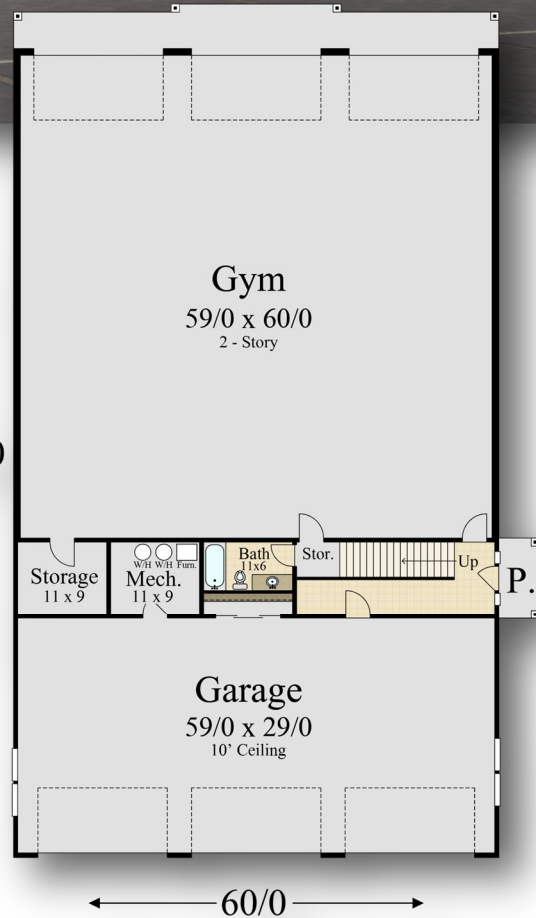

## MB-6195

100/0

60/0

Main Floor	4,012 sq. ft.
Lower Floor	2,183 sq. ft.
<b>Total</b>	<b>6,195 sq. ft.</b>
<b>60/0 Width</b> x <b>100/0 Depth</b>	

U.S. Copyright Registration # Applied and Pending.  
All rights reserved

## MB-6195

100/0

Main Floor	4,012 sq. ft.
Lower Floor	2,183 sq. ft.
<b>Total</b>	<b>6,195 sq. ft.</b>
<b>60/0 Width</b> x <b>100/0 Depth</b>	

U.S. Copyright Registration # Applied and Pending.  
All rights reserved