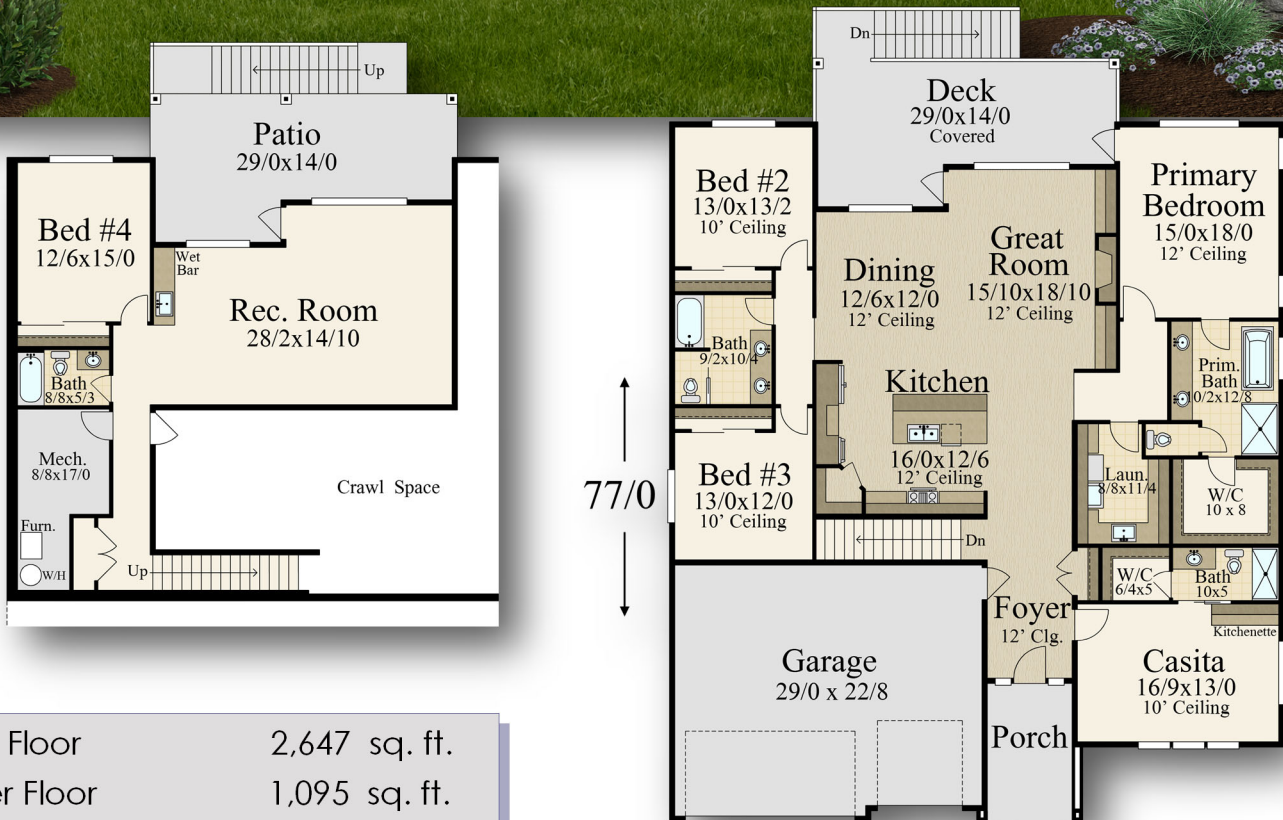

# “Modern Star”

## MM-3742

U.S. Copyright Registration # Applied and Pending.  
All rights reserved

77/0

58/0

Main Floor	2,647 sq. ft.
Lower Floor	1,095 sq. ft.
<b>Total</b>	<b>3,742 sq. ft.</b>
<b>58/0 Width</b>	<b>x 77/0 Depth</b>

Lower Floor - 1,095 Sq. Ft.  
Main Floor - 2,647 Sq. Ft.  
Total - 3,742 Sq. Ft.