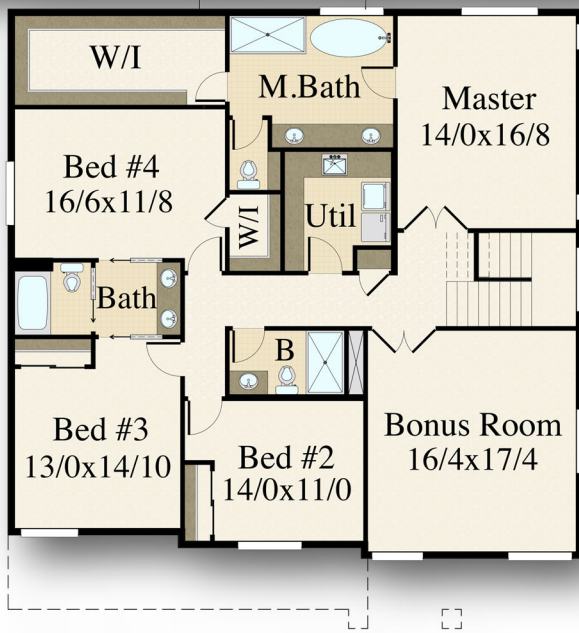

# "FAMILY MCM "

## MM-3259

U.S. Copyright Registration #  
Applied and Pending.  
All rights reserved

Main Floor- 1,417 Sq. Ft.  
Upper Floor- 1,842 Sq. Ft.  
TOTAL- 3,259 Sq. Ft.

Main Floor	1,417 sq. ft.
Upper Floor	1,842 sq. ft.

<b>Total</b>	<b>3,259 sq. ft.</b>
<b>45/0 Width</b>	<b>x 62/3 Depth</b>