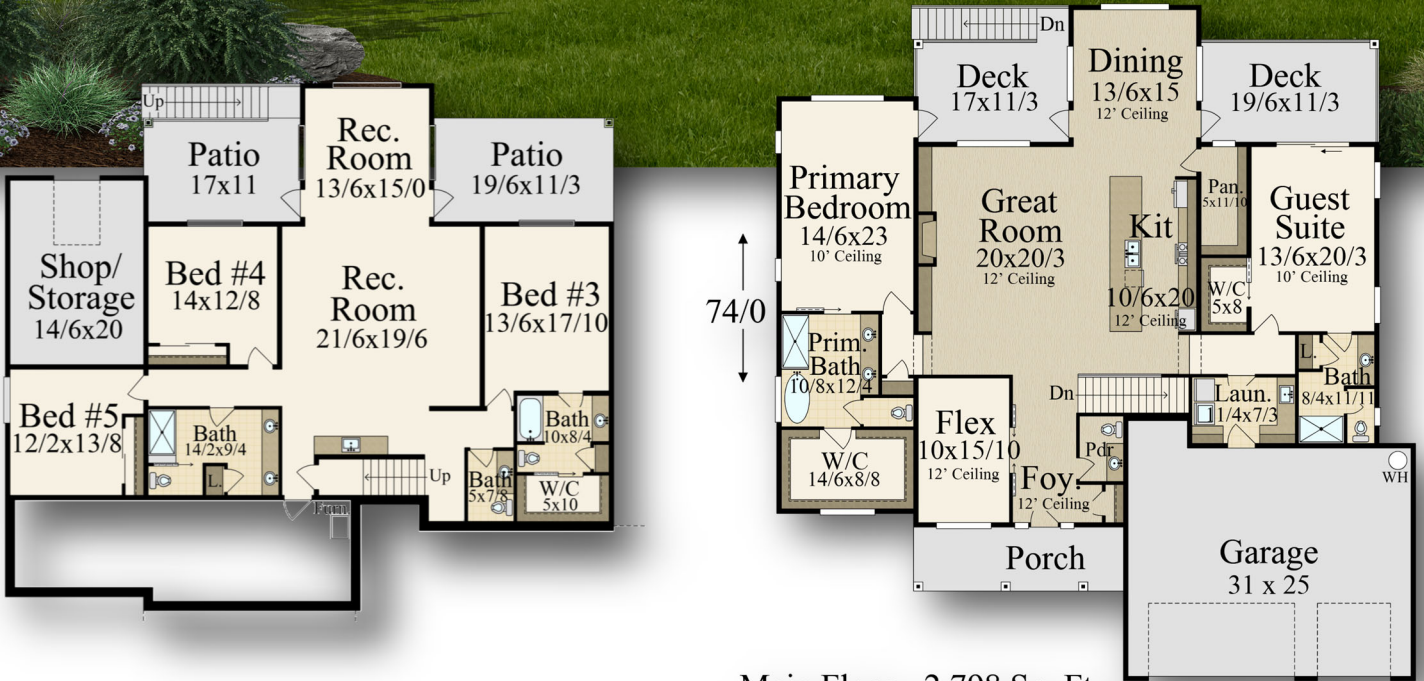

# "Balance"

## MM-4807

U.S. Copyright Registration # Applied and Pending.  
All rights reserved

Main Floor - 2,798 Sq. Ft.  
Lower Floor - 2,009 Sq. Ft.  
Total - 4,807 Sq. Ft.

Main Floor	2,798	sq. ft.
Upper Floor	2,009	sq. ft.
<b>Total</b>	<b>4,807</b>	<b>sq. ft.</b>
<b>70/0 Width</b>	<b>x</b>	<b>74/0 Depth</b>