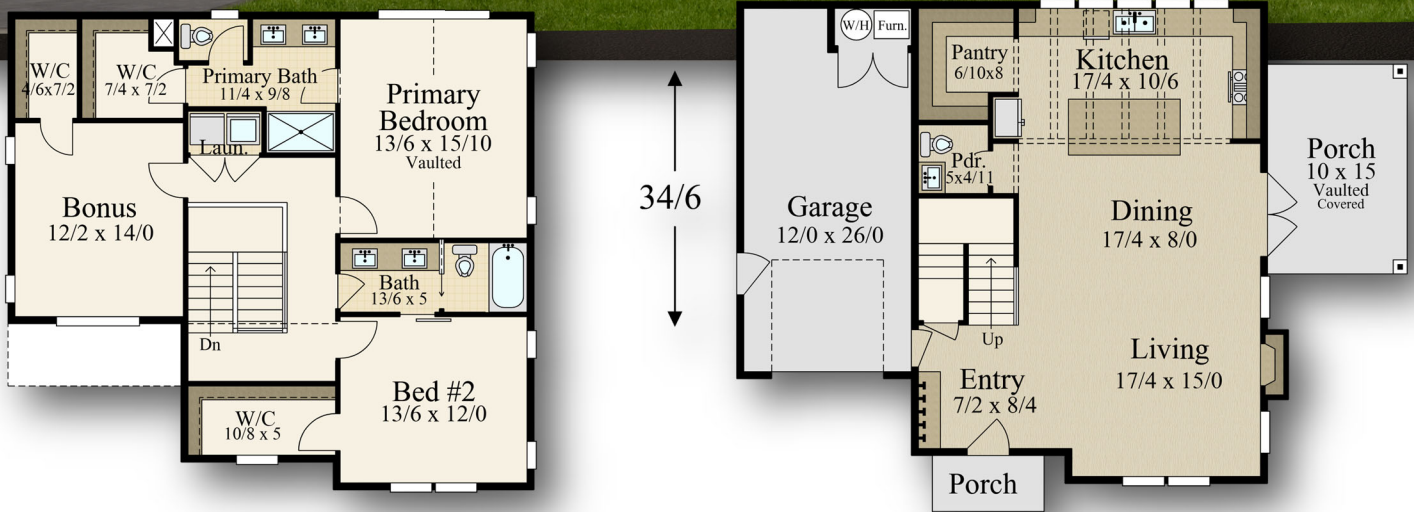

# "HORIZON" MNA-1934

U.S. Copyright Registration # Applied and Pending.  
All rights reserved

Main Floor	858	sq. ft.
Upper Floor	1,074	sq. ft.
<b>Total</b>	<b>1,934</b>	<b>sq. ft.</b>
<b>48/0 Width</b>	<b>x</b>	<b>34/6 Depth</b>

← 48/0 →  
Main Floor - 858 Sq. Ft.  
Upper Floor - 1,074 Sq. Ft.  
Total - 1,934 Sq. Ft.