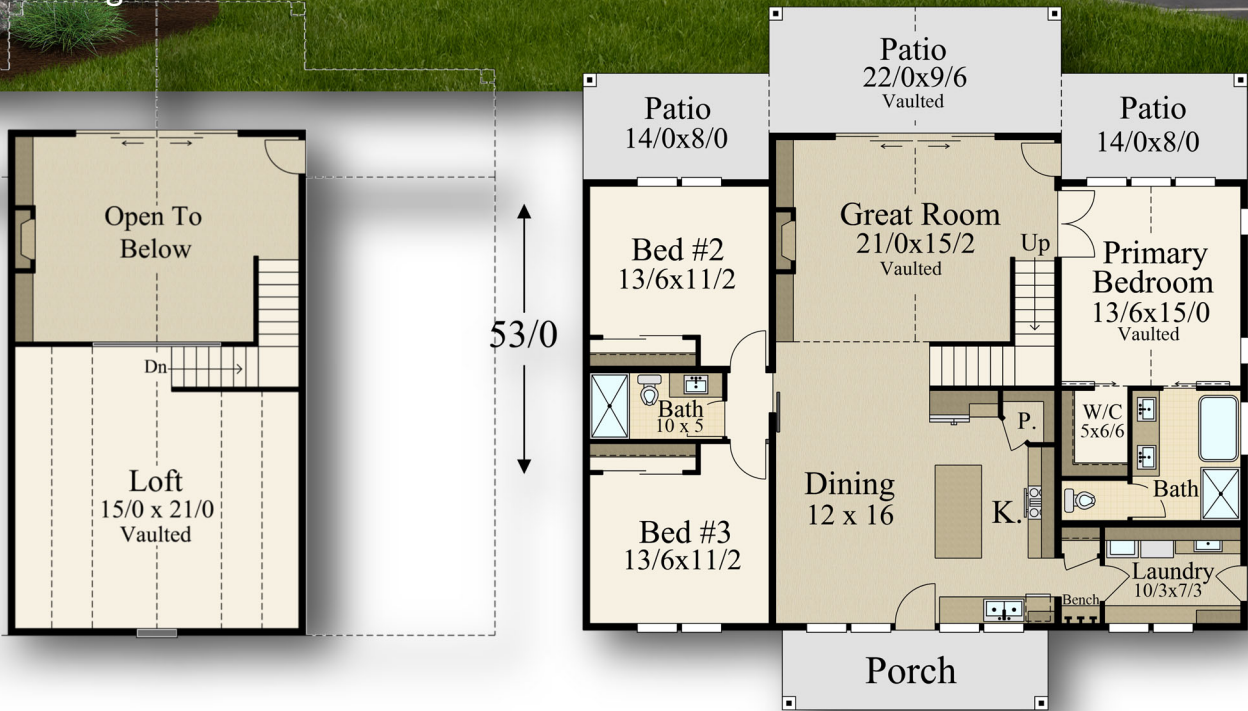

"Hearth and Home"

MB-2073

U.S. Copyright Registration

#

Applied and Pending.

All rights reserved

Main Floor	1,771 sq. ft.
Upper Floor	302 sq. ft.

Total 2.073 sq. ft.

50/0 Width x 53/0 Depth

"Hearth and Home"

MB-2073

U.S. Copyright Registration

#

Applied and Pending.

All rights reserved

Main Floor	1,771 sq. ft.
Upper Floor	302 sq. ft.

Total 2.073 sq. ft.

50/0 Width x 53/0 Depth

"Hearth and Home"

MB-2073

U.S. Copyright Registration

#

Applied and Pending.

All rights reserved

Main Floor	1,771 sq. ft.
Upper Floor	302 sq. ft.

Total 2.073 sq. ft.

50/0 Width x 53/0 Depth