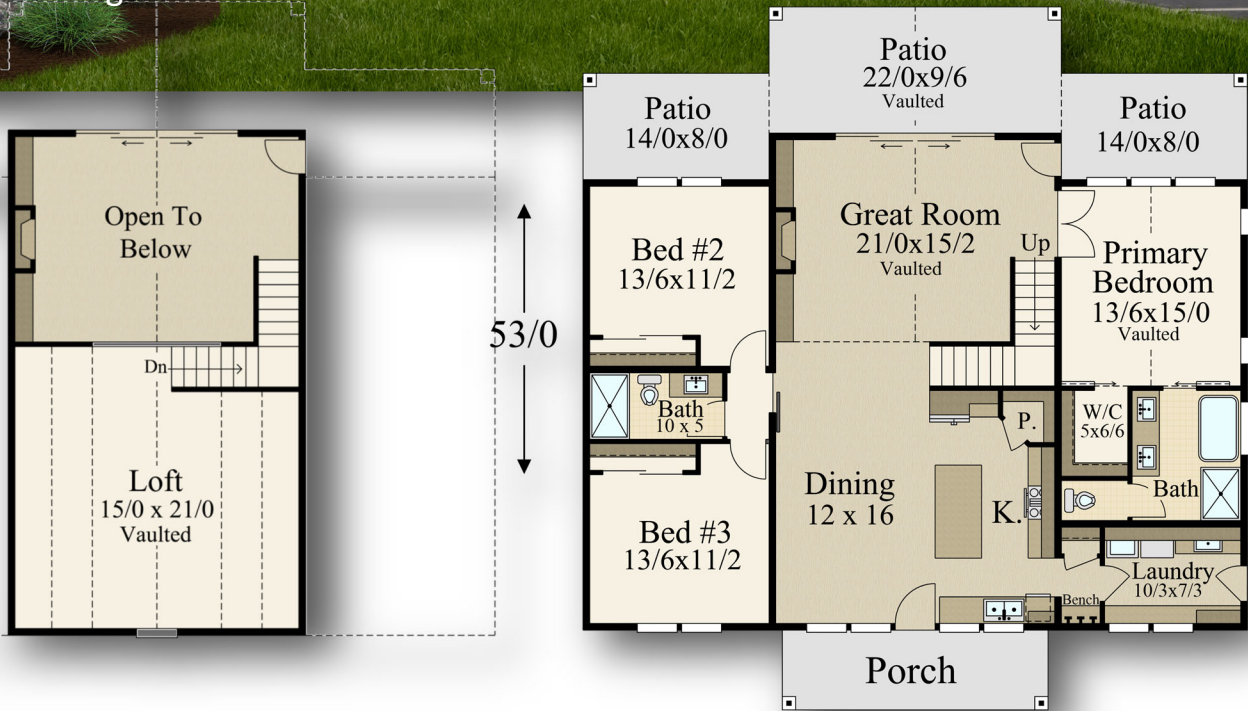

"Hearth and Home"

MB-2073

U.S. Copyright Registration

#

Applied and Pending.

All rights reserved

Main Floor	1,771 sq. ft.
Upper Floor	302 sq. ft.

Total 2.073 sq. ft.

50/0 Width x 53/0 Depth

"Hearth and Home"

MB-2073

U.S. Copyright Registration

#

Applied and Pending.

All rights reserved

Main Floor	1,771 sq. ft.
Upper Floor	302 sq. ft.

Total 2.073 sq. ft.

50/0 Width x 53/0 Depth

"Hearth and Home"

MB-2073

U.S. Copyright Registration

#

Applied and Pending.

All rights reserved

Main Floor	1,771 sq. ft.
Upper Floor	302 sq. ft.

Total 2.073 sq. ft.

50/0 Width x 53/0 Depth