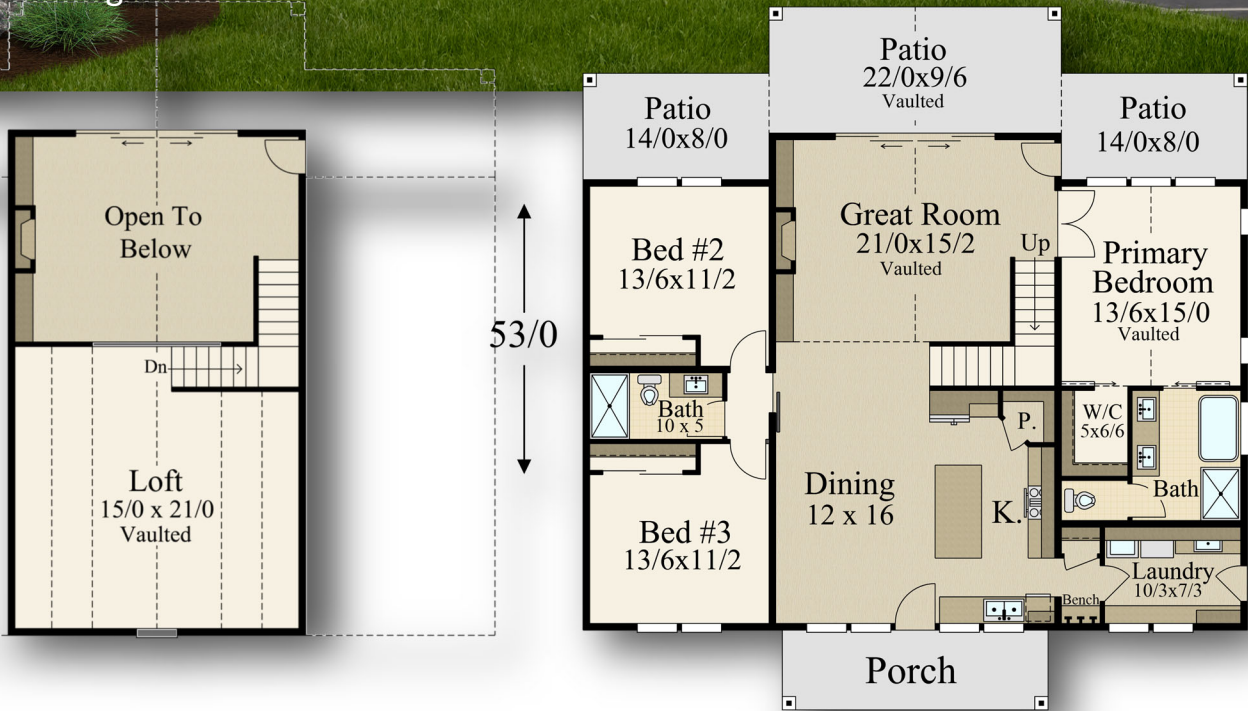

"Hearth and Home"

MB-2073

U.S. Copyright Registration

#

Applied and Pending.

All rights reserved

Main Floor	1,771 sq. ft.
Upper Floor	302 sq. ft.

Total 2.073 sq. ft.

50/0 Width x 53/0 Depth

"Hearth and Home"

MB-2073

U.S. Copyright Registration

#

Applied and Pending.

All rights reserved

Main Floor	1,771 sq. ft.
Upper Floor	302 sq. ft.

Total 2.073 sq. ft.

50/0 Width x 53/0 Depth

"Hearth and Home"

MB-2073

U.S. Copyright Registration

#

Applied and Pending.

All rights reserved

Main Floor	1,771 sq. ft.
Upper Floor	302 sq. ft.

Total 2.073 sq. ft.

50/0 Width x 53/0 Depth